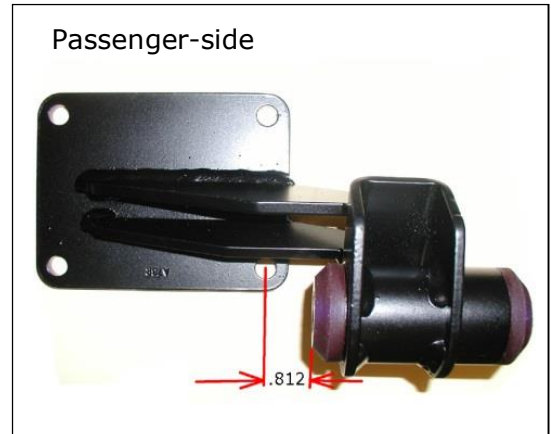

TUBE TECHNOLOGIES, INC.
1555 Consumer Circle
Corona, CA 92880-1726
Phone 951-371-4878
Fax 951-371-6143
www.ttiexhaust.com

57SMA73
73-76 A-body
MOTOR MOUNTS

SPOOL STYLE MOTOR MOUNTS

- Designed for compatibility with our Gen III Hemi Classic Car Headers.
Header part no's: 61HC, 61WPA, 64L, and 6417825
- For use with V8 K-members only.

Part no: 57SMA73

Includes 10mm x 25mm x 1.5 pitch bolts.

Drivers-side

Passenger-side