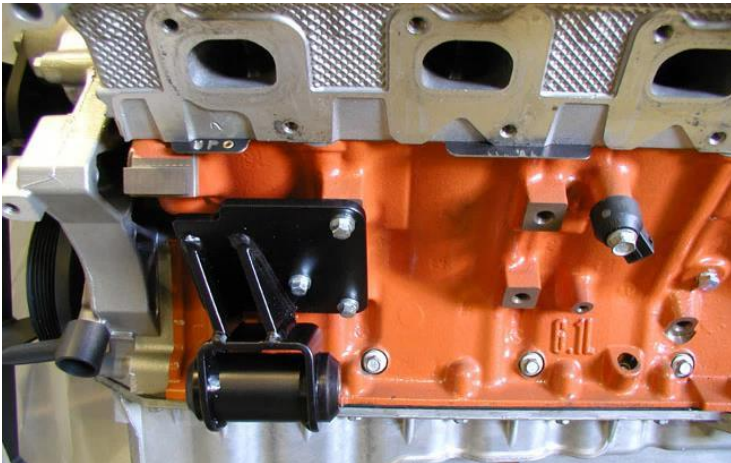

TUBE TECHNOLOGIES, INC.
1555 Consumer Circle
Corona, CA 92880-1726
Phone 951-371-4878
Fax 951-371-6143
www.ttiexhaust.com

57SMA73
73-76 A-body
MOTOR MOUNTS

SPOOL STYLE MOTOR MOUNTS

- Designed for compatibility with our Gen III Hemi Classic Car Headers.
Header part no's: 61HC, 61WPA, 64L, and 6417825
- For use with V8 K-members only.

Part no: 57SMA73

Includes 10mm x 25mm x 1.5 pitch bolts.

Drivers-side

Passenger-side