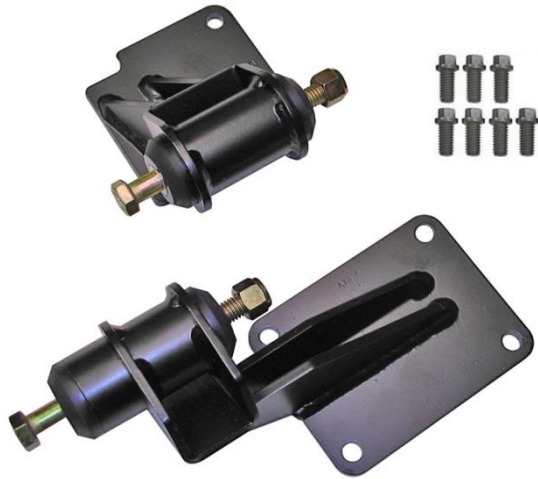

TUBE TECHNOLOGIES, INC.
1555 Consumer Circle
Corona, CA 92880-1726
Phone 951-371-4878
Fax 951-371-6143
www.ttiexhaust.com

57SMA73
73-76 A-body
MOTOR MOUNTS

SPOOL STYLE MOTOR MOUNTS

- Designed for compatibility with our Gen III Hemi Classic Car Headers.
Header part no's: 61HC, 61WPA, 64L, and 6417825
- For use with V8 K-members only.

Part no: 57SMA73

Includes 10mm x 25mm x 1.5 pitch bolts.

Drivers-side

Passenger-side