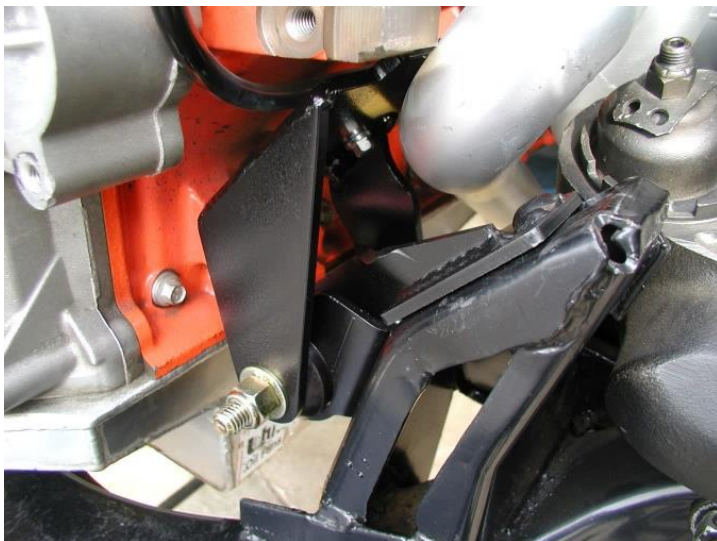

### **SPOOL STYLE MOTOR MOUNTS**

- Designed for compatibility with our Gen III Hemi Classic Car Headers.  
Header part no's: 61HC, 61WPA, 64L, and 6417825
- For use with V8 K-members only.

Part no: 57SMB625

Includes 10mm x 25mm x 1.5 pitch bolts.

Drivers-side

Passenger-side