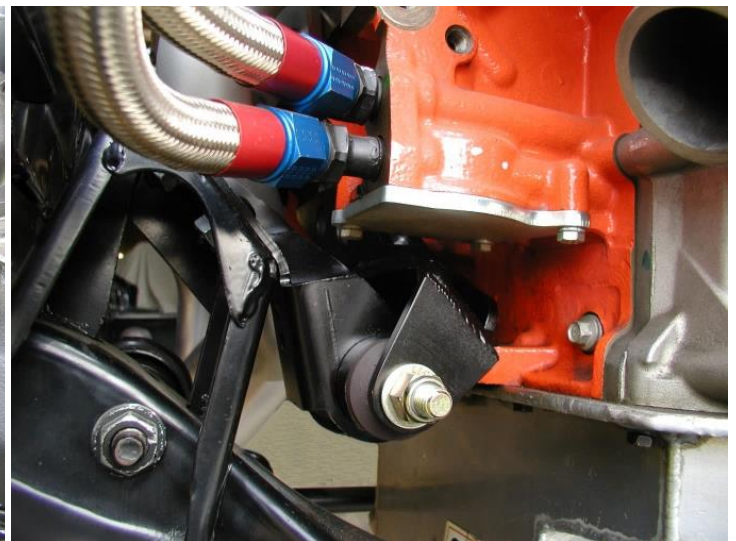

### **SPOOL STYLE MOTOR MOUNTS**

- Designed for compatibility with our Gen III Hemi Classic Car Headers.  
Header part no's: 61HC, 61WPA, 64L, and 6417825
- For use with V8 K-members only.

Part no: 57SMB625

Includes 10mm x 25mm x 1.5 pitch bolts.

Drivers-side

Passenger-side