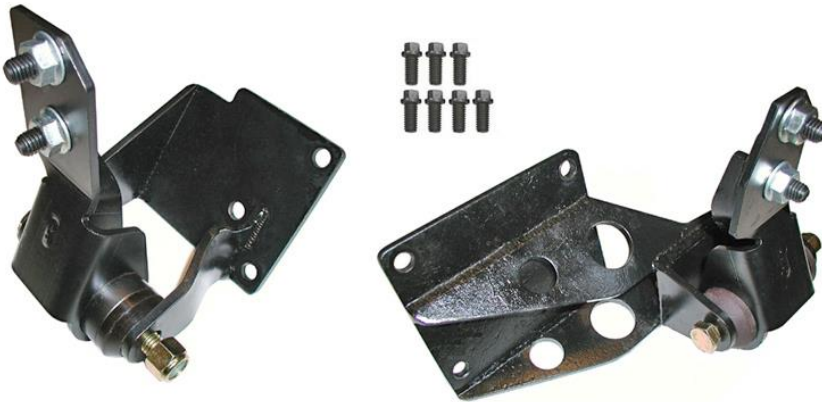

**TUBE TECHNOLOGIES, INC.**  
1555 Consumer Circle  
Corona, CA 92880-1726  
Phone 951-371-4878  
Fax 951-371-6143  
www.ttiexhaust.com

**57SMB625**  
**62-65 B-body**  
**MOTOR MOUNTS**

### **SPOOL STYLE MOTOR MOUNTS**

- Designed for compatibility with our Gen III Hemi Classic Car Headers.  
Header part no's: 61HC, 61WPA, 64L, and 6417825
- For use with V8 K-members only.

Part no: 57SMB625

Includes 10mm x 25mm x 1.5 pitch bolts.

Drivers-side

Passenger-side