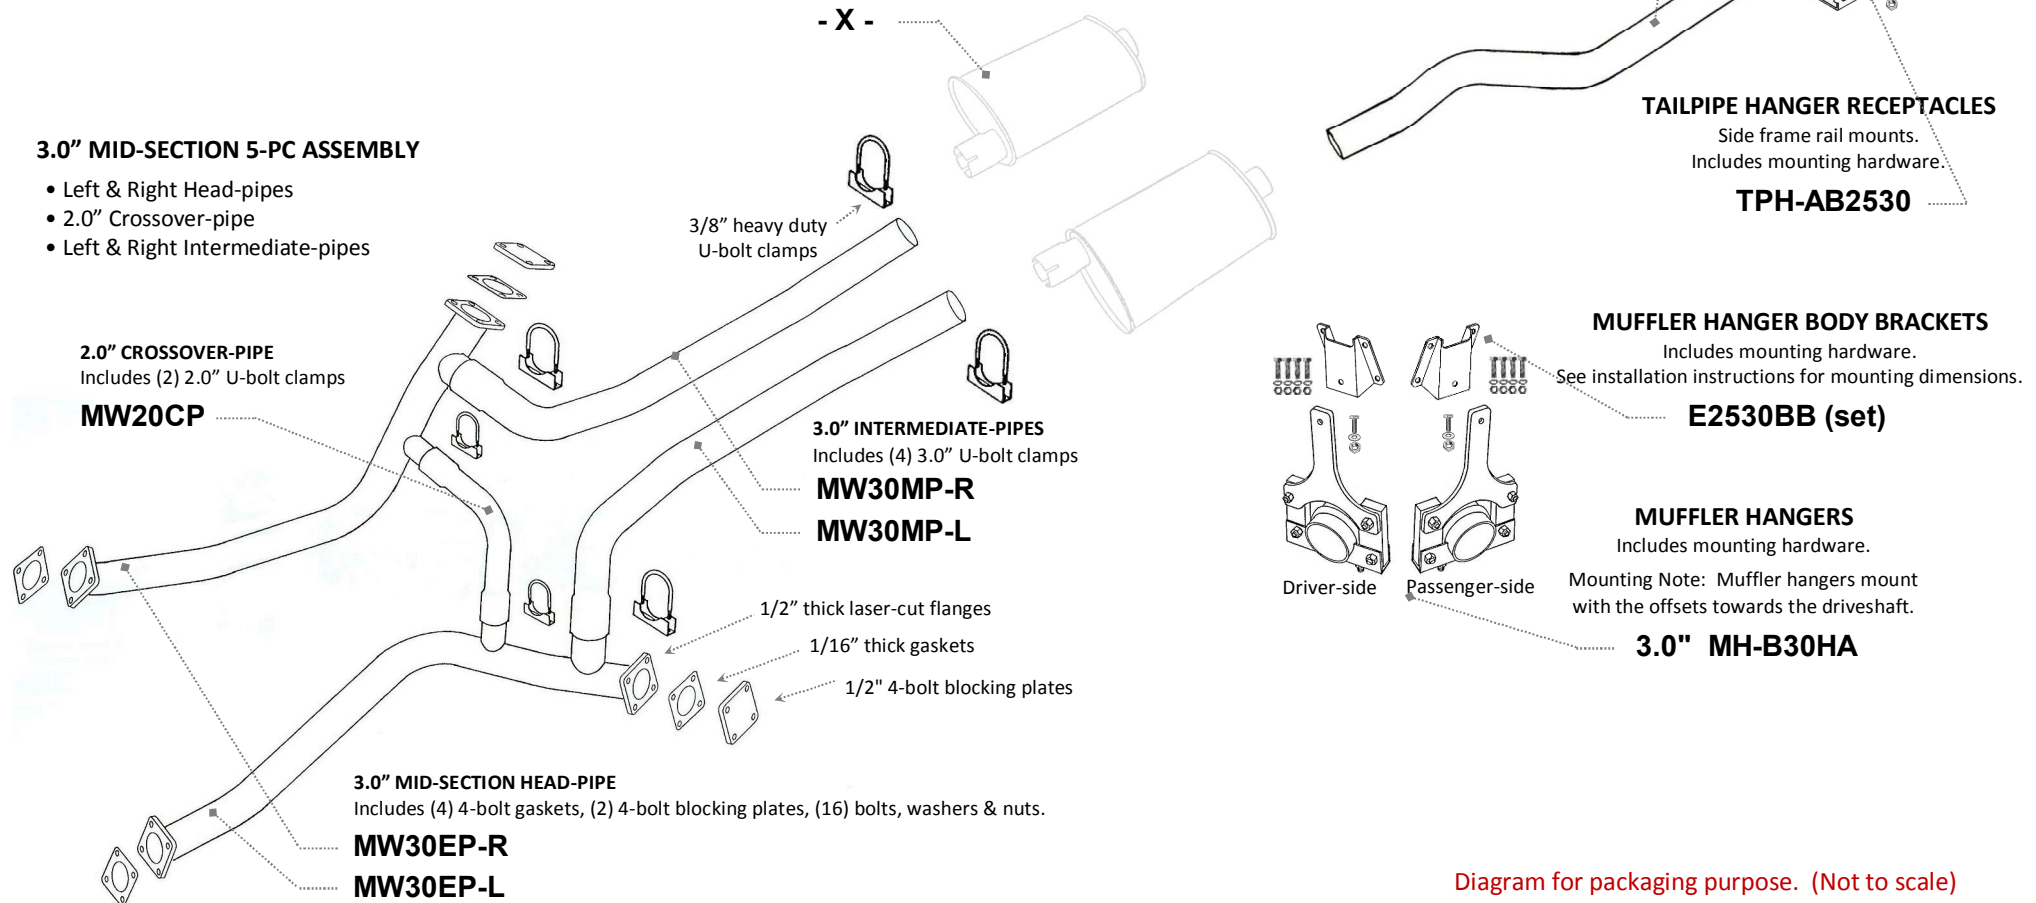

SOLD TO:

SHIP TO:

ORDER NO:

DATE: 9/18/2020

Exhaust system was designed using the **DYNAMAX SUPER TURBO MUFFLERS**

3.0" Muffler 17793: 16" canister, 23" overall length, offset inlet/center outlet

(!) Using other mufflers may/will require modification for compatibility in with the system.

Diagram for packaging purpose. (Not to scale)