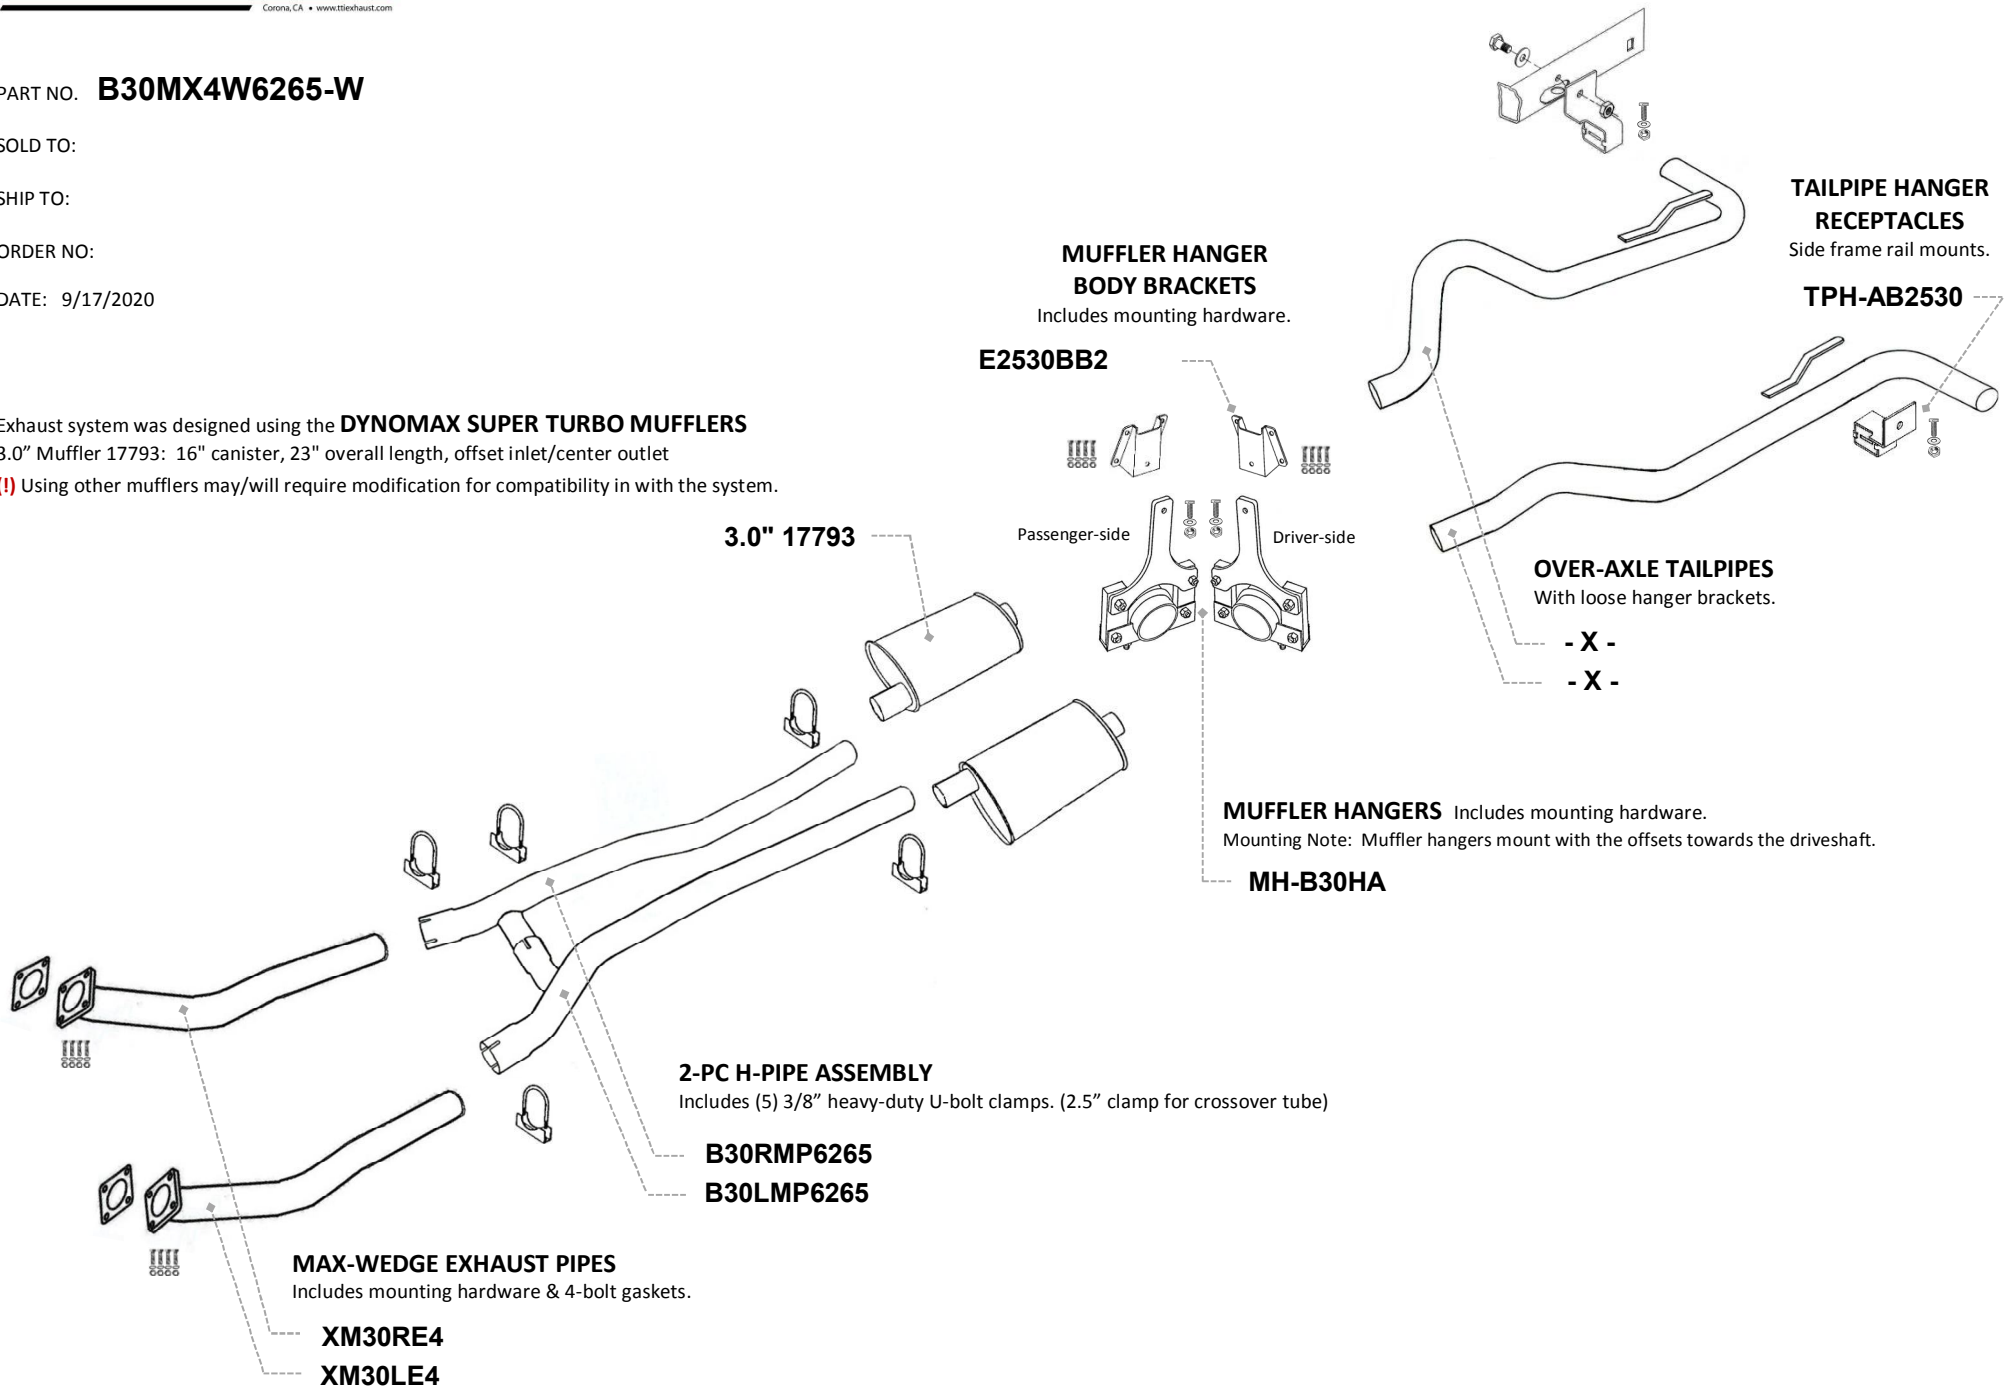

Tube Technologies, Inc.
 1555 Consumer Circle • Corona, CA 92878
 951-371-4878 • Fax 951-371-6143 • www.ttiexhaust.com

63-65 B-BODY MAX-WEDGE STATION-WAGON MANIFOLDS-BACK EXHAUST SYSTEM

PART NO. **B30MX4W6265-W**

SOLD TO:

SHIP TO:

ORDER NO:

DATE: 9/17/2020

Exhaust system was designed using the **DYNAMAX SUPER TURBO MUFFLERS**

3.0" Muffler 17793: 16" canister, 23" overall length, offset inlet/center outlet

(!) Using other mufflers may/will require modification for compatibility in with the system.

Diagram for packaging purpose. (Not to scale)