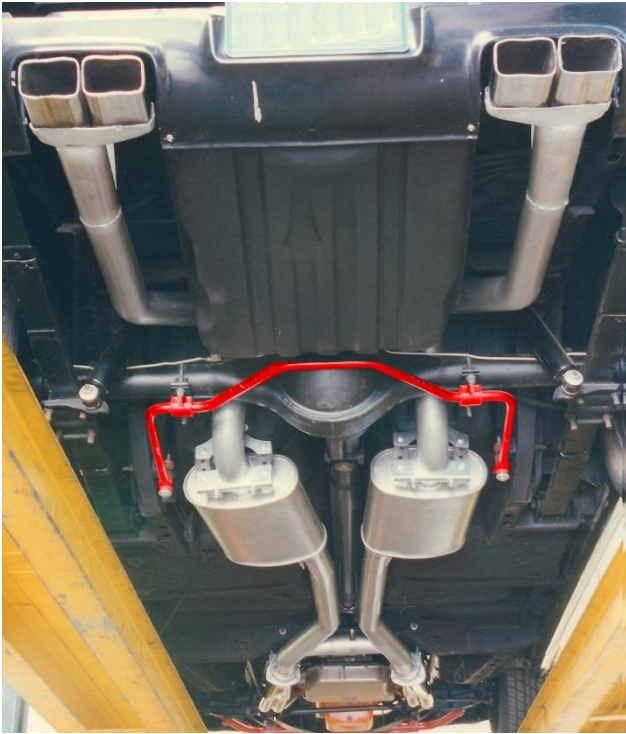

TTi Performance Exhaust and Headers
 Tube Technologies, Inc.
 Corona, California 92880-1726
 Phone (951) 371-4878
www.ttiexhaust.com

**70-74 E-BODY TAILPIPES
 REAR SWAY BAR CLEARANCE**

TTi tailpipes **will clear** the factory rear sway bars or equivalent style aftermarket designs.

Note: 3.0" tailpipe clearance is very close.

[Aftermarket sway bar]

[Factory rear sway bar]

[Hotchkis rear suspension]

Tailpipes **will not clear** aftermarket sway bar designs that are mounted above and forward of the rear axle.