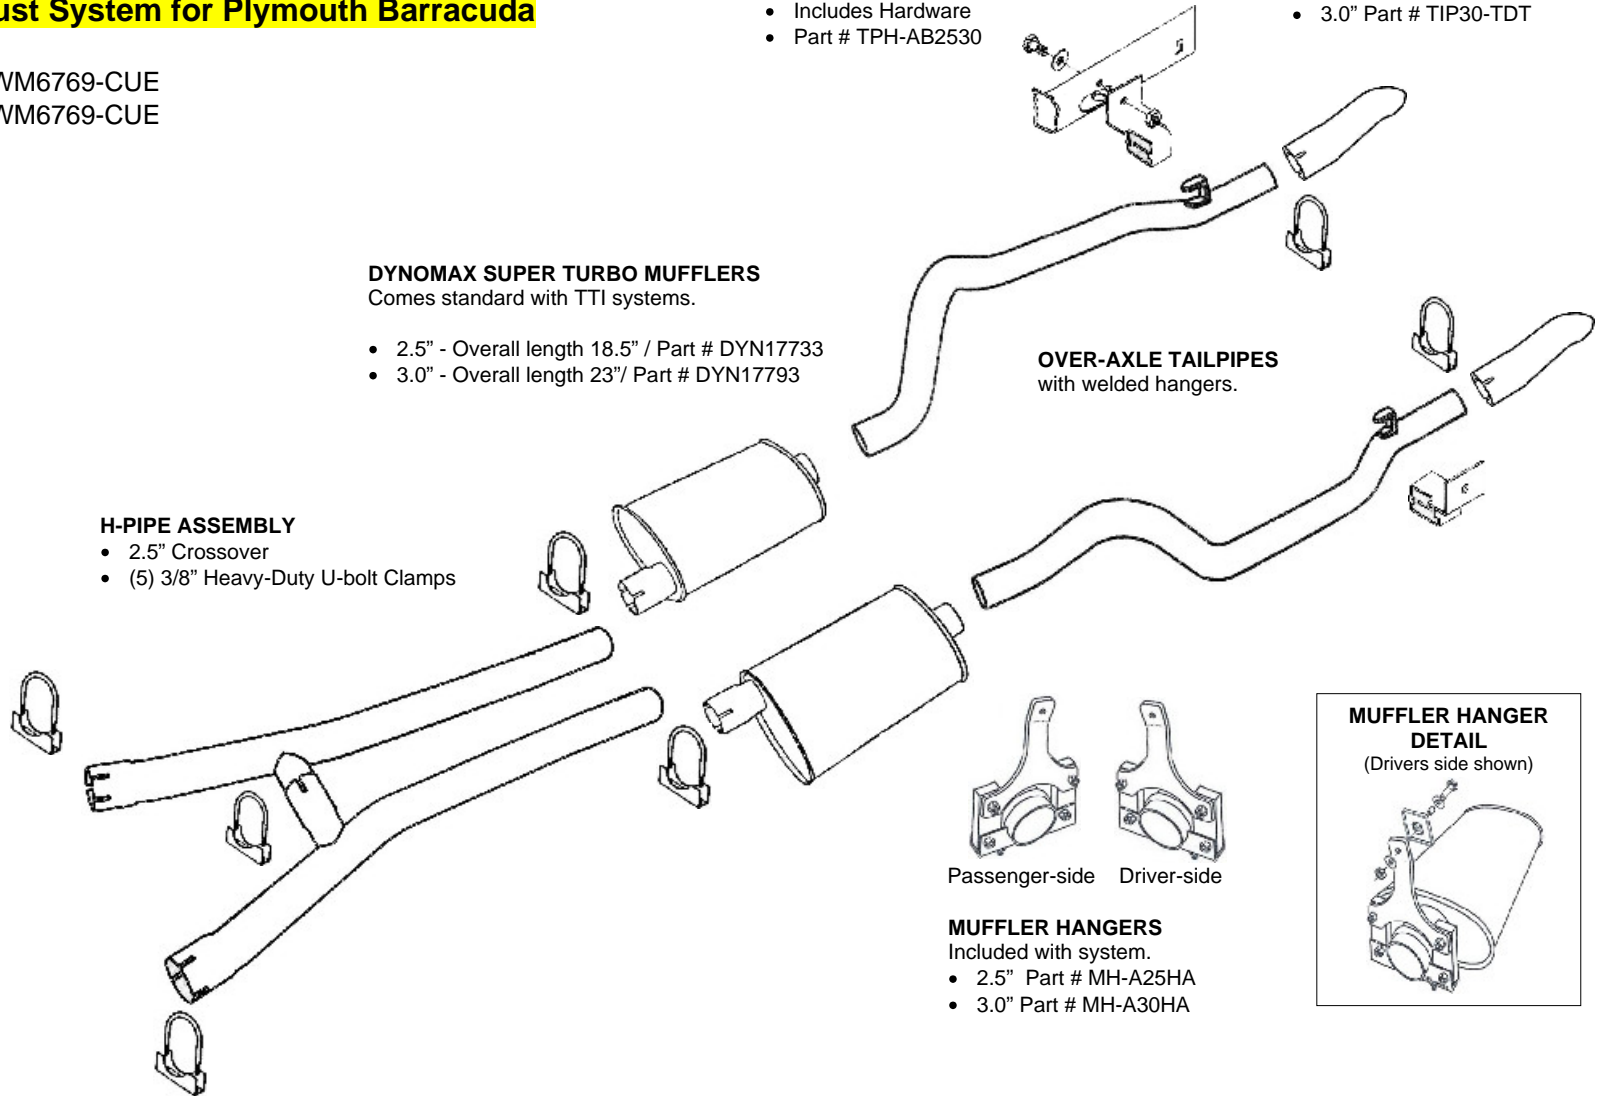

Tube Technologies Inc.
 1555 Consumer Circle
 Corona, CA 92880
 (951) 371-4878
www.ttiexhaust.com

1967-1969 "A"-body Exhaust System for Plymouth Barracuda

- 2.5" system – part # A25HWM6769-CUE
- 3.0" system – part # A30HWM6769-CUE

O.E. STYLE TAILPIPE HANGER RECEPTACLES

- Included with Tailpipes.
- Includes Hardware
 - Part # TPH-AB2530

ALUMINIZED EXHAUST TIPS

- Included with Tailpipes.
- 3/8" Heavy-Duty U-bolt Clamps
 - 2.5" Part # TIP25-TDT
 - 3.0" Part # TIP30-TDT

DYNAMAX SUPER TURBO MUFFLERS
 Comes standard with TTI systems.

- 2.5" - Overall length 18.5" / Part # DYN17733
- 3.0" - Overall length 23" / Part # DYN17793

H-PIPE ASSEMBLY

- 2.5" Crossover
- (5) 3/8" Heavy-Duty U-bolt Clamps

OVER-AXLE TAILPIPES
 with welded hangers.

- MUFFLER HANGERS**
 Included with system.
- 2.5" Part # MH-A25HA
 - 3.0" Part # MH-A30HA