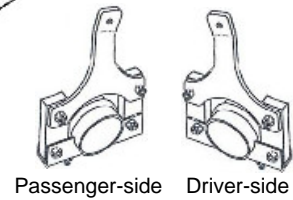

OVER-AXLE TAILPIPES
with welded hangers.

1. **MUFFLER HANGERS**
   Included with system.
- 2.5" Part # MH-A25HA
  - 3.0" Part # MH-A30HA