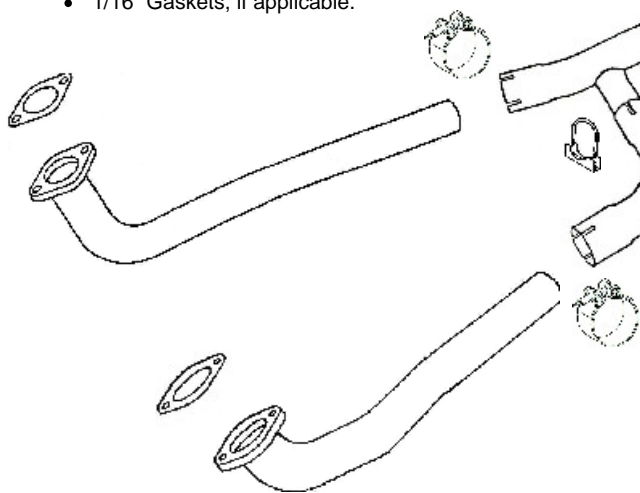

EXHAUST PIPES

- 1/2" Flanges
- Includes Hardware and
- 1/16" Gaskets, if applicable.