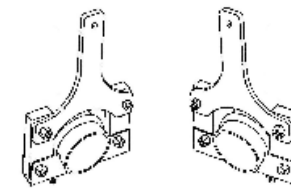

**1971-1974 "B"-body Exhaust Systems**

- 2.5" system – part # B25MWM7174
- 3.0" system – part # B30MWM7174

**DYNOMAX SUPER TURBO MUFFLERS**  
 Comes standard with TTI systems.

- 2.5" - Overall length 25.5" / Part # 17748
- 3.0" - Overall length 27" / Part # 17769

**OVER-AXLE TAILPIPES**  
 with welded hangers.

**H-PIPE ASSEMBLY**

- 2.5" Crossover
- (5) 3/8" Heavy-Duty U-bolt Clamps

**EXHAUST PIPES**

- 1/2" Flanges
- Includes Hardware and
- 1/16" Gaskets, if applicable.

**MUFFLER BODY BRACKETS**

- Included with system.
- Includes Hardware
  - Part # E2530BB-2

**MUFFLER HANGERS**

- Included with system.
- 2.5" Part # MH-B25HA
  - 3.0" Part # MH-B30HA

Passenger-side      Driver-side