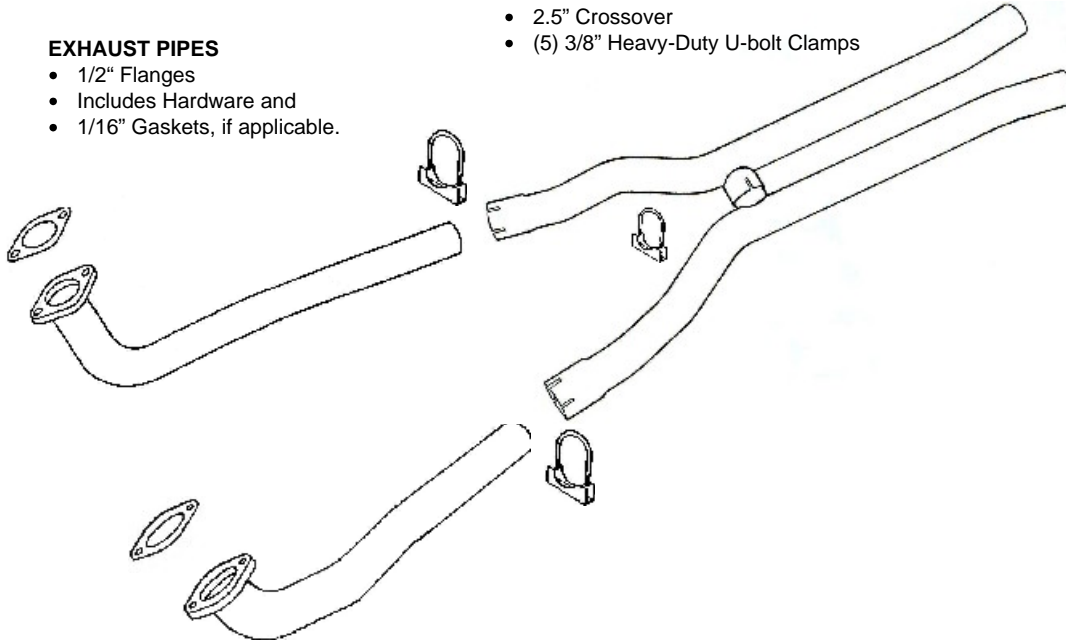

Tube Technologies Inc.  
 1555 Consumer Circle  
 Corona, CA 92880  
 (951) 371-4878  
[www.ttiexhaust.com](http://www.ttiexhaust.com)

**O.E. STYLE TAILPIPE HANGER RECEPTACLES**

- Included with Tailpipes.
- Includes Hardware
  - Part # TPH-AB2530

**1971-1974 "B"-body Exhaust Systems**

- 2.5" system – part # B25MWM7174
- 3.0" system – part # B30MWM7174

**DYNOMAX SUPER TURBO MUFFLERS**  
 Comes standard with TTI systems.

- 2.5" - Overall length 25.5" / Part # 17748
- 3.0" - Overall length 27" / Part # 17769

**OVER-AXLE TAILPIPES**  
 with welded hangers.

**H-PIPE ASSEMBLY**

- 2.5" Crossover
- (5) 3/8" Heavy-Duty U-bolt Clamps

**EXHAUST PIPES**

- 1/2" Flanges
- Includes Hardware and
- 1/16" Gaskets, if applicable.

**MUFFLER BODY BRACKETS**

- Included with system.
- Includes Hardware
  - Part # E2530BB-2

**MUFFLER HANGERS**

- Included with system.
- 2.5" Part # MH-B25HA
  - 3.0" Part # MH-B30HA

Passenger-side      Driver-side