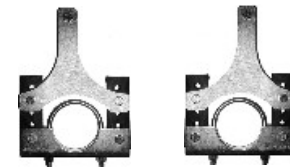

**O.E. STYLE TAILPIPE HANGER RECEPTACLES**  
 Included with Tailpipes.  
 • Includes Hardware  
 • Part # TPH-AB2530

**DYNAMAX SUPER TURBO MUFFLERS**  
 Comes standard with TTI systems.

- 2.5" - Overall length 18.5" / Part # DYN17733
- 3.0" - Overall length 23" / Part # DYN17793

**OVER-AXLE TAILPIPES**  
 with welded hangers.

**X-PIPE ASSEMBLY**

With width adjusting slip-connectors.  
 • (6) 3/8" Heavy-Duty U-bolt Clamps

**MUFFLER BODY BRACKETS**  
 Included with system.  
 • Includes Hardware  
 • Part # E2530BB-2

**MUFFLER HANGERS**  
 Included with system.  
 • 2.5" Part # A256366  
 • 3.0" Part # A306366

Passenger-side Driver-side