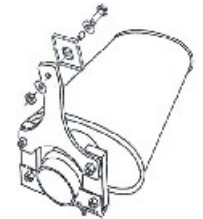

**O.E. STYLE TAILPIPE HANGER RECEPTACLES**

- Included with Tailpipes.
- Includes Hardware
  - Part # TPH-AB2530

**DYNAMAX SUPER TURBO MUFFLERS**  
 Comes standard with TTI systems.

- 2.5" - Overall length 18.5" / Part # 17733
- 3.0" - Overall length 23" / Part # 17793

**OVER-AXLE TAILPIPES**  
 With welded hangers.

- X-PIPE ASSEMBLY**  
 with width adjusting slip-connectors.
- (2) S/S Band Clamps
  - (4) 3/8" Heavy-Duty U-bolt Clamps

- MUFFLER HANGERS**  
 Included with system.
- 2.5" Part # MH-A25HA
  - 3.0" Part # MH-A30HA

**MUFFLER HANGER  
 DETAIL**  
 (2) 7/16" – 20 x 1-3/4"  
 Grade 8 bolts supplied.

(Driver-side shown)