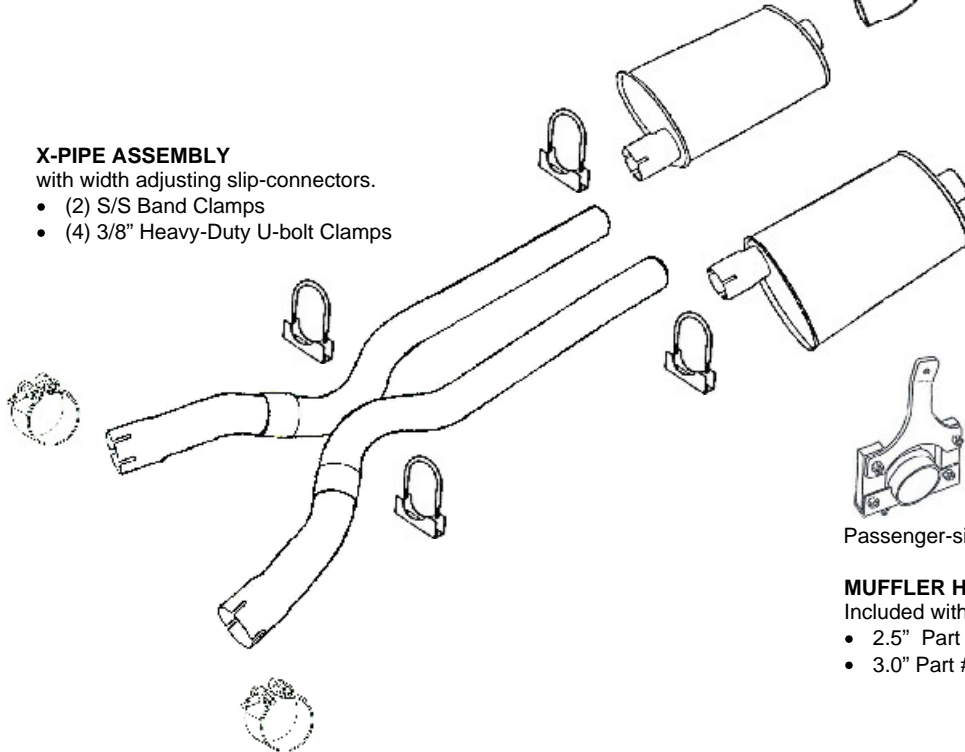

**O.E. STYLE TAILPIPE HANGER RECEPTACLES**

- Included with Tailpipes.
- Includes Hardware
  - Part # TPH-AB2530

**DYNAMAX SUPER TURBO MUFFLERS**  
 Comes standard with TTI systems.

- 2.5" - Overall length 18.5" / Part # 17733
- 3.0" - Overall length 23" / Part # 17793

**OVER-AXLE TAILPIPES**  
 With welded hangers.

- X-PIPE ASSEMBLY**  
 with width adjusting slip-connectors.
- (2) S/S Band Clamps
  - (4) 3/8" Heavy-Duty U-bolt Clamps

- MUFFLER HANGERS**  
 Included with system.
- 2.5" Part # MH-A25HA
  - 3.0" Part # MH-A30HA

**MUFFLER HANGER  
 DETAIL**  
 (2) 7/16" – 20 x 1-3/4"  
 Grade 8 bolts supplied.

(Driver-side shown)