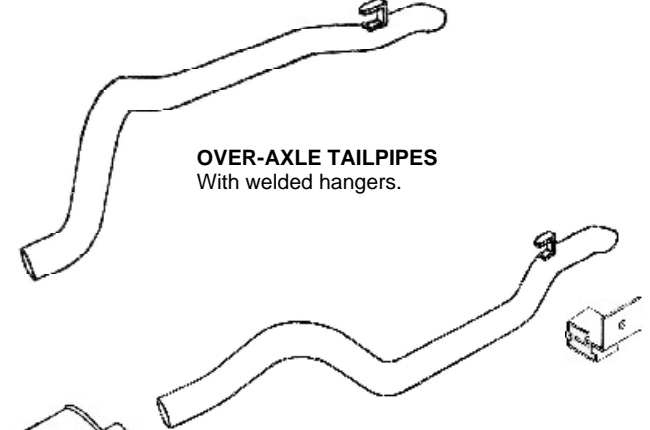

**O.E. STYLE TAILPIPE HANGER RECEPTACLES**

- Included with Tailpipes.
- Includes Hardware
  - Part # TPH-AB2530

**DYNAMAX SUPER TURBO MUFFLERS**  
 Comes standard with TTI systems.

- 2.5" - Overall length 18.5" / Part # 17733
- 3.0" - Overall length 23" / Part # 17793

**OVER-AXLE TAILPIPES**  
 With welded hangers.

- X-PIPE ASSEMBLY**  
 with width adjusting slip-connectors.
- (2) S/S Band Clamps
  - (4) 3/8" Heavy-Duty U-bolt Clamps

- MUFFLER HANGERS**  
 Included with system.
- 2.5" Part # MH-A25HA
  - 3.0" Part # MH-A30HA