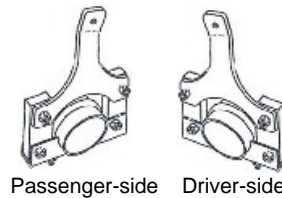

**O.E. STYLE TAILPIPE HANGER RECEPTACLES**

- Included with Tailpipes.
- Includes Hardware
  - Part # TPH-AB2530

**DYNAMAX SUPER TURBO MUFFLERS**  
 Comes standard with TTI systems.

- 2.5" - Overall length 18.5" / Part # 17733
- 3.0" - Overall length 23" / Part # 17793

**OVER-AXLE TAILPIPES**  
 With welded hangers.

- X-PIPE ASSEMBLY**  
 with width adjusting slip-connectors.
- (2) S/S Band Clamps
  - (4) 3/8" Heavy-Duty U-bolt Clamps

- MUFFLER HANGERS**  
 Included with system.
- 2.5" Part # MH-A25HA
  - 3.0" Part # MH-A30HA