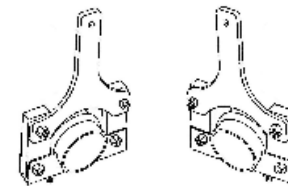

- Includes Hardware
- Part # TPH-AB2530

DYNAMAX SUPER TURBO MUFFLERS
 Comes standard with TTI systems.

- 2.5" - Overall length 25.5" / Part # 17748
- 3.0" - Overall length 23" / Part # 17793

OVER-AXLE TAILPIPES
 with welded hangers.

X-PIPE ASSEMBLY
 with width adjusting slip-connectors.

- (2) S/S Band Clamps
- (4) 3/8" Heavy-Duty U-bolt Clamps

MUFFLER BODY BRACKETS
 Included with system.

- Includes Hardware
- Part # E2530BB-2

Passenger-side Driver-side