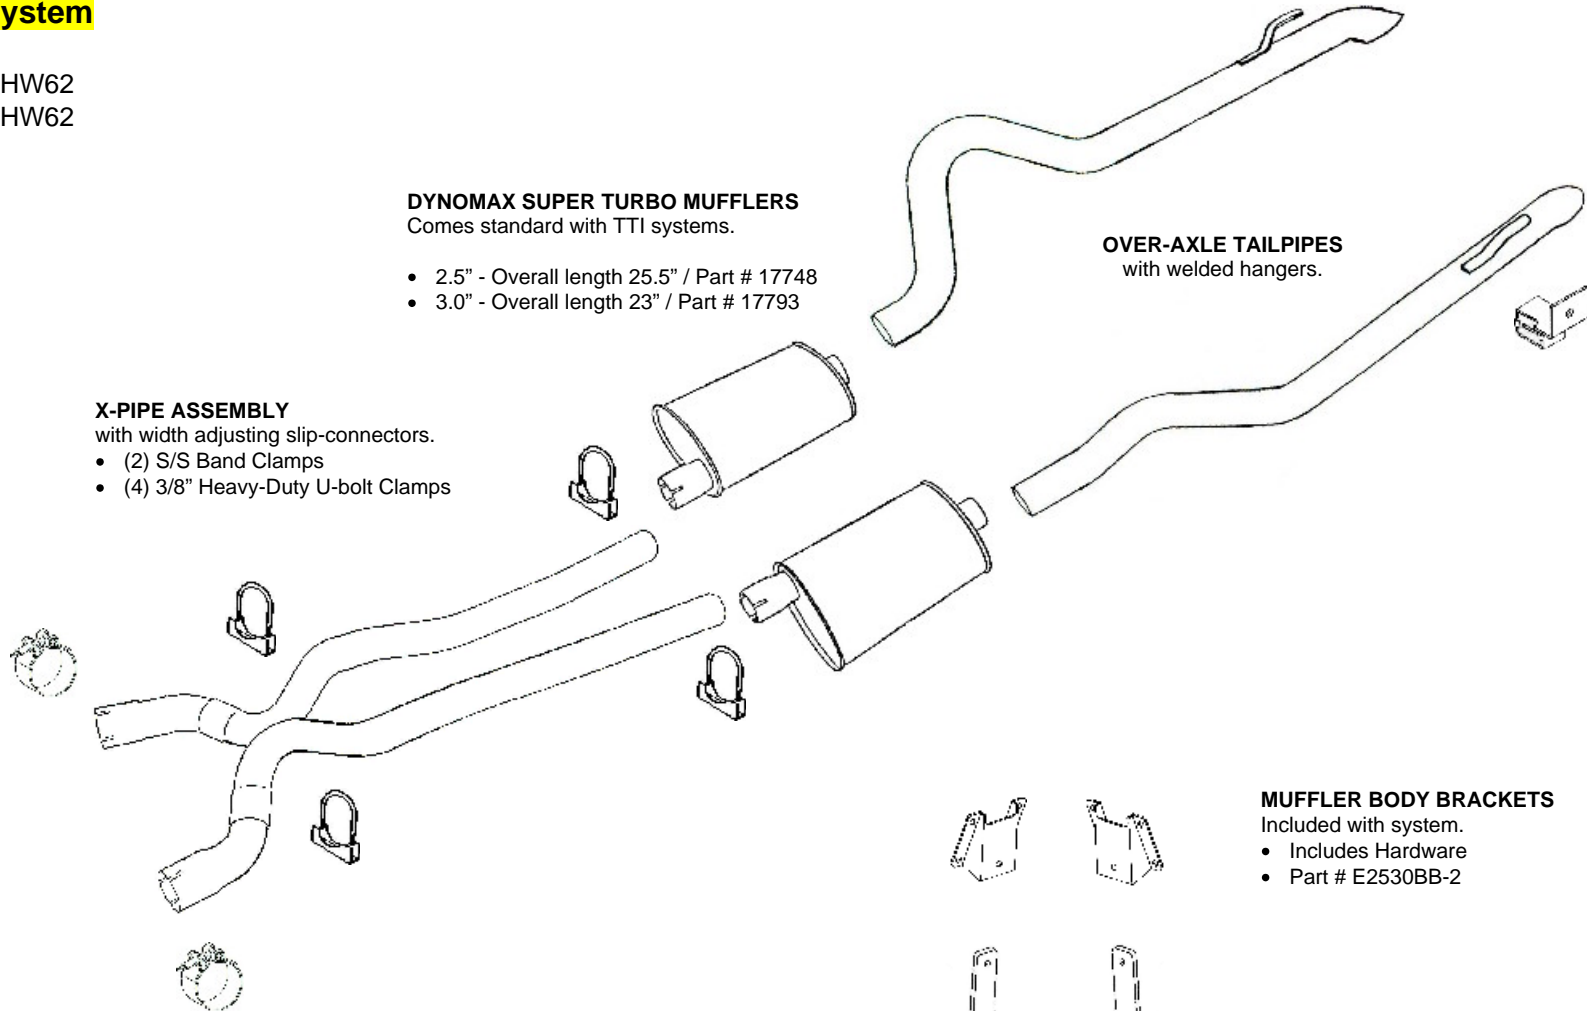

Tube Technologies Inc.
 1555 Consumer Circle
 Corona, CA 92880
 (951) 371-4878
www.ttiexhaust.com

1962 "B"-body Exhaust System

- 2.5" system – part # XB25HW62
- 3.0" system – part # XB30HW62

O.E. STYLE TAILPIPE HANGER RECEPTACLES
 Included with Tailpipes.

- Includes Hardware
- Part # TPH-AB2530

DYNAMAX SUPER TURBO MUFFLERS
 Comes standard with TTI systems.

- 2.5" - Overall length 25.5" / Part # 17748
- 3.0" - Overall length 23" / Part # 17793

OVER-AXLE TAILPIPES
 with welded hangers.

X-PIPE ASSEMBLY
 with width adjusting slip-connectors.

- (2) S/S Band Clamps
- (4) 3/8" Heavy-Duty U-bolt Clamps

MUFFLER BODY BRACKETS
 Included with system.

- Includes Hardware
- Part # E2530BB-2

Passenger-side Driver-side

MUFFLER HANGERS
 Included with system.

- 2.5" Part # MH-B25HA
- 3.0" Part # MH-B30HA