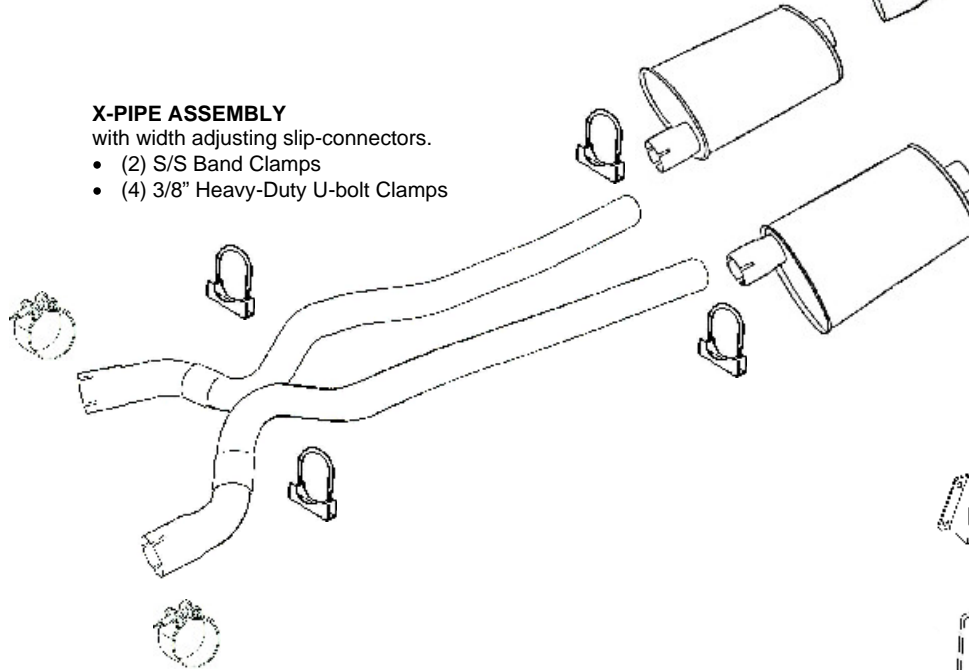

Tube Technologies Inc.  
 1555 Consumer Circle  
 Corona, CA 92880  
 (951) 371-4878  
[www.ttiexhaust.com](http://www.ttiexhaust.com)

**1962-1965 "B"-body Wagon Exhaust System**

- 2.5" system – part # XB25HW6265W
- 3.0" system – part # XB30HW6265W

**O.E. STYLE TAILPIPE HANGER RECEPTACLES**

- Included with Tailpipes.
- Includes Hardware
  - Part # TPH-AB2530

**DYNOMAX SUPER TURBO MUFFLERS**  
 Comes standard with TTI systems.

- 2.5" - Overall length 25.5" / Part # 17748
- 3.0" - Overall length 23" / Part # 17793

**X-PIPE ASSEMBLY**

- with width adjusting slip-connectors.
- (2) S/S Band Clamps
  - (4) 3/8" Heavy-Duty U-bolt Clamps

**OVER-AXLE TAILPIPES**  
 with welded hangers.

**MUFFLER BODY BRACKETS**

- Included with system.
- Includes Hardware
  - Part # E2530BB-2

Passenger-side    Driver-side

**MUFFLER HANGERS**

- Included with system.
- 2.5" Part # MH-B25HA
  - 3.0" Part # MH-B30HA