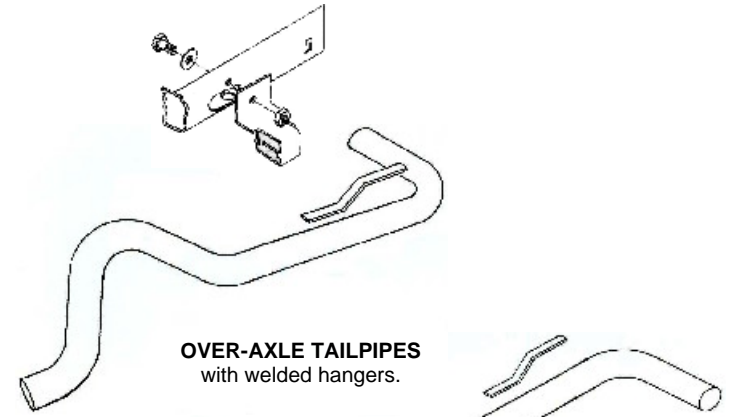

Tube Technologies Inc.  
 1555 Consumer Circle  
 Corona, CA 92880  
 (951) 371-4878  
[www.ttiexhaust.com](http://www.ttiexhaust.com)

**1962-1965 "B"-body Wagon Exhaust System**

- 2.5" system – part # XB25HW6265W
- 3.0" system – part # XB30HW6265W

**O.E. STYLE TAILPIPE HANGER RECEPTACLES**

- Included with Tailpipes.
- Includes Hardware
  - Part # TPH-AB2530

**DYNOMAX SUPER TURBO MUFFLERS**  
 Comes standard with TTI systems.

- 2.5" - Overall length 25.5" / Part # 17748
- 3.0" - Overall length 23" / Part # 17793

**X-PIPE ASSEMBLY**

- with width adjusting slip-connectors.
- (2) S/S Band Clamps
  - (4) 3/8" Heavy-Duty U-bolt Clamps

**OVER-AXLE TAILPIPES**  
 with welded hangers.

**MUFFLER BODY BRACKETS**

- Included with system.
- Includes Hardware
  - Part # E2530BB-2

Passenger-side    Driver-side

**MUFFLER HANGERS**

- Included with system.
- 2.5" Part # MH-B25HA
  - 3.0" Part # MH-B30HA