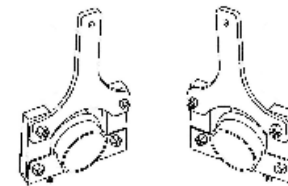

**O.E. STYLE TAILPIPE HANGER RECEPTACLES**

- Included with Tailpipes.
- Includes Hardware
  - Part # TPH-AB2530

**DYNOMAX SUPER TURBO MUFFLERS**  
 Comes standard with TTI systems.

- 2.5" - Overall length 25.5" / Part # 17748
- 3.0" - Overall length 23" / Part # 17793

**X-PIPE ASSEMBLY**

- with width adjusting slip-connectors.
- (2) S/S Band Clamps
  - (4) 3/8" Heavy-Duty U-bolt Clamps

**OVER-AXLE TAILPIPES**  
 with welded hangers.

**MUFFLER BODY BRACKETS**

- Included with system.
- Includes Hardware
  - Part # E2530BB-2

Passenger-side    Driver-side

**MUFFLER HANGERS**

- Included with system.
- 2.5" Part # MH-B25HA
  - 3.0" Part # MH-B30HA