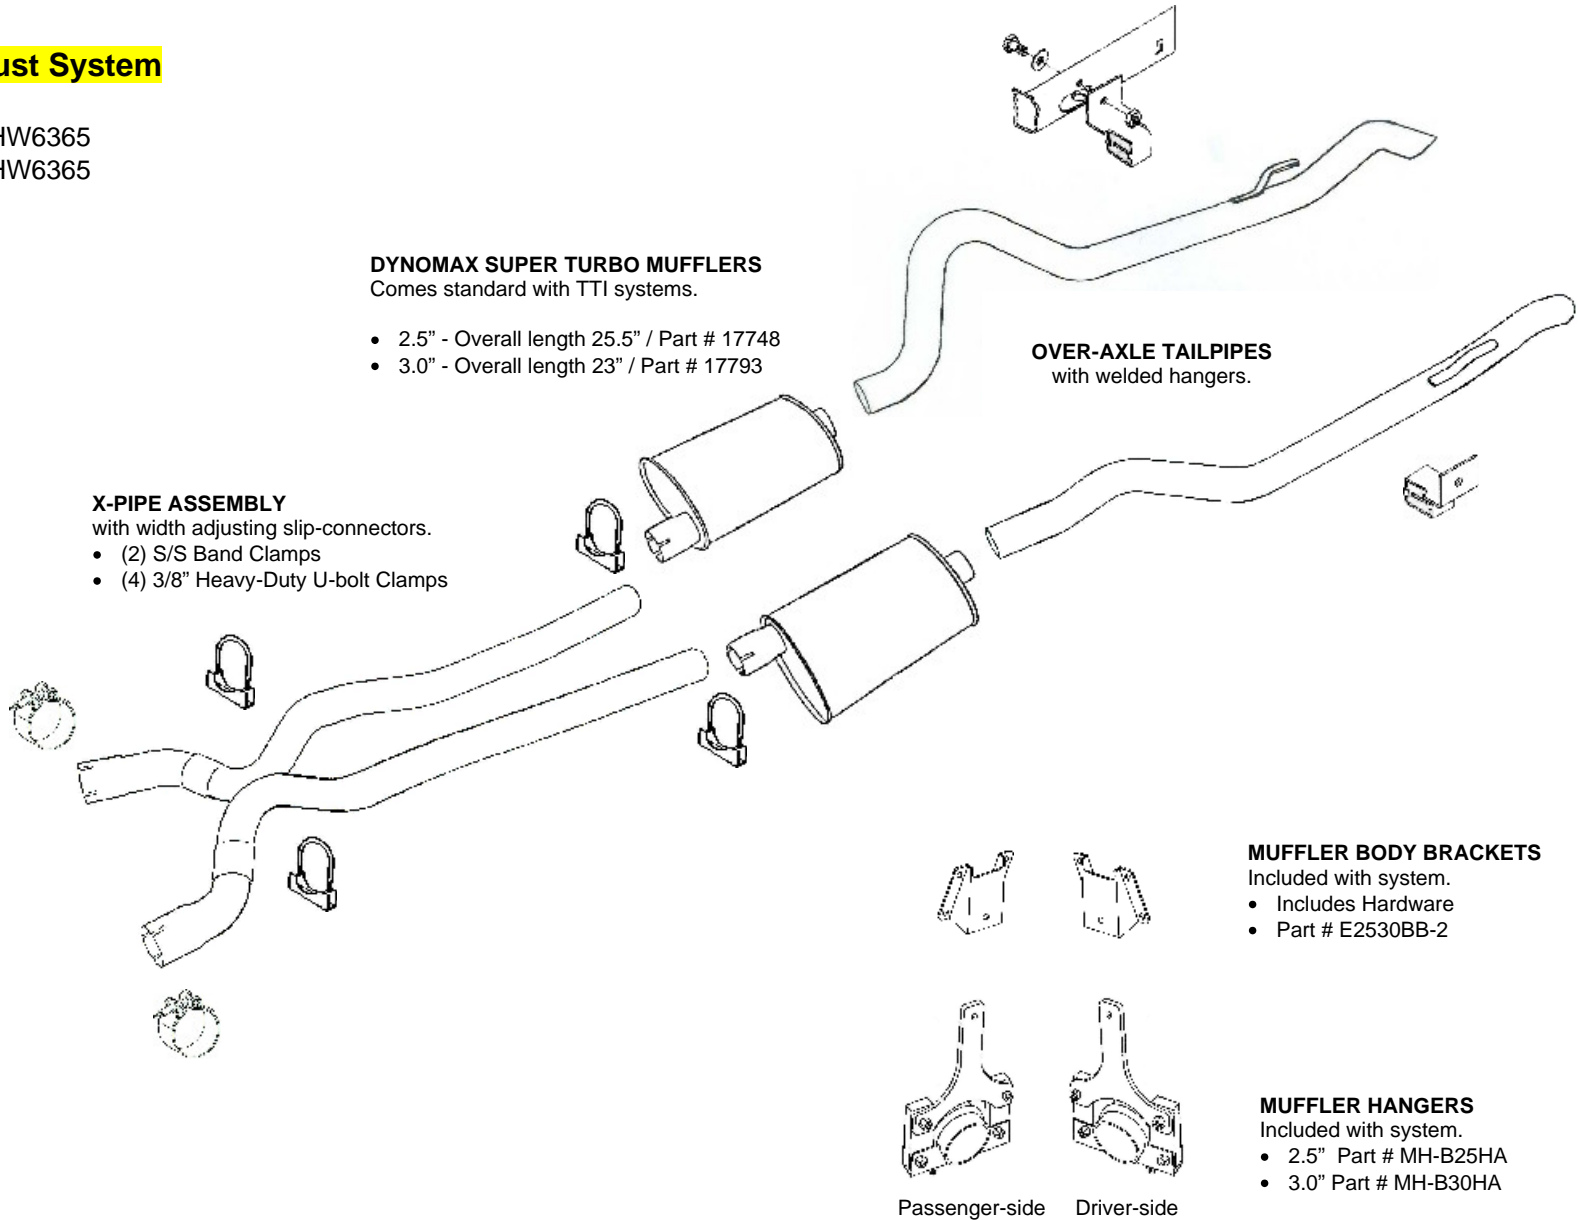

Tube Technologies Inc.  
 1555 Consumer Circle  
 Corona, CA 92880  
 (951) 371-4878  
[www.ttiexhaust.com](http://www.ttiexhaust.com)

**O.E. STYLE TAILPIPE HANGER RECEPTACLES**

- Included with Tailpipes.
- Includes Hardware
  - Part # TPH-AB2530

**1963-1965 "B"-body Exhaust System**

- 2.5" system – part # XB25HW6365
- 3.0" system – part # XB30HW6365

**DYNAMAX SUPER TURBO MUFFLERS**  
 Comes standard with TTI systems.

- 2.5" - Overall length 25.5" / Part # 17748
- 3.0" - Overall length 23" / Part # 17793

**X-PIPE ASSEMBLY**

- with width adjusting slip-connectors.
- (2) S/S Band Clamps
  - (4) 3/8" Heavy-Duty U-bolt Clamps

**OVER-AXLE TAILPIPES**  
 with welded hangers.

**MUFFLER BODY BRACKETS**

- Included with system.
- Includes Hardware
  - Part # E2530BB-2

**MUFFLER HANGERS**

- Included with system.
- 2.5" Part # MH-B25HA
  - 3.0" Part # MH-B30HA

Passenger-side    Driver-side