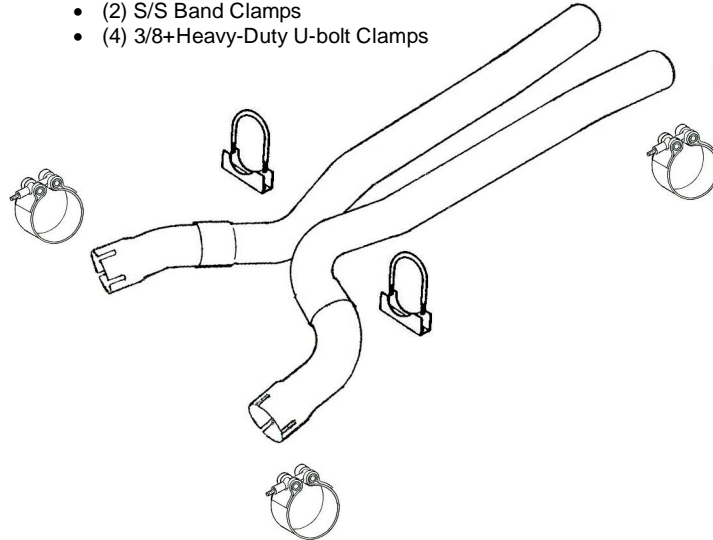

Tube Technologies Inc.
1555 Consumer Circle
Corona, CA 92880
(951) 371-4878
www.ttiexhaust.com

**O.E. STYLE TAILPIPE
HANGER RECEPTACLES**
Included with Tailpipes.
• Includes Hardware
• Part # TPH-E2530

1970-1974 E-body Turndown Exhaust System

- 2.5+system . part # XE25HW-TD
- 3.0+system . part # XE30HW-TD

DYNAMAX SUPER TURBO MUFFLERS
Comes standard with TTI systems.

- 2.5+- Overall length 18.5+ / Part # 17733
- 3.0+- Overall length 23+ / Part # 17793

OVER-AXLE TAILPIPES
with welded hangers.

X-PIPE ASSEMBLY

with width adjusting slip-connectors.

- (2) S/S Band Clamps
- (4) 3/8+Heavy-Duty U-bolt Clamps

MUFFLER BODY BRACKETS
If your application is not equipped with
Muffler Body Brackets, a set will be required.

- Sold separately - Part # E2530BB-2

Passenger-side

Driver-side

MUFFLER HANGERS

Included with system.

- 2.5+Part # MH-E25HA
- 3.0+Part # MH-E30HA