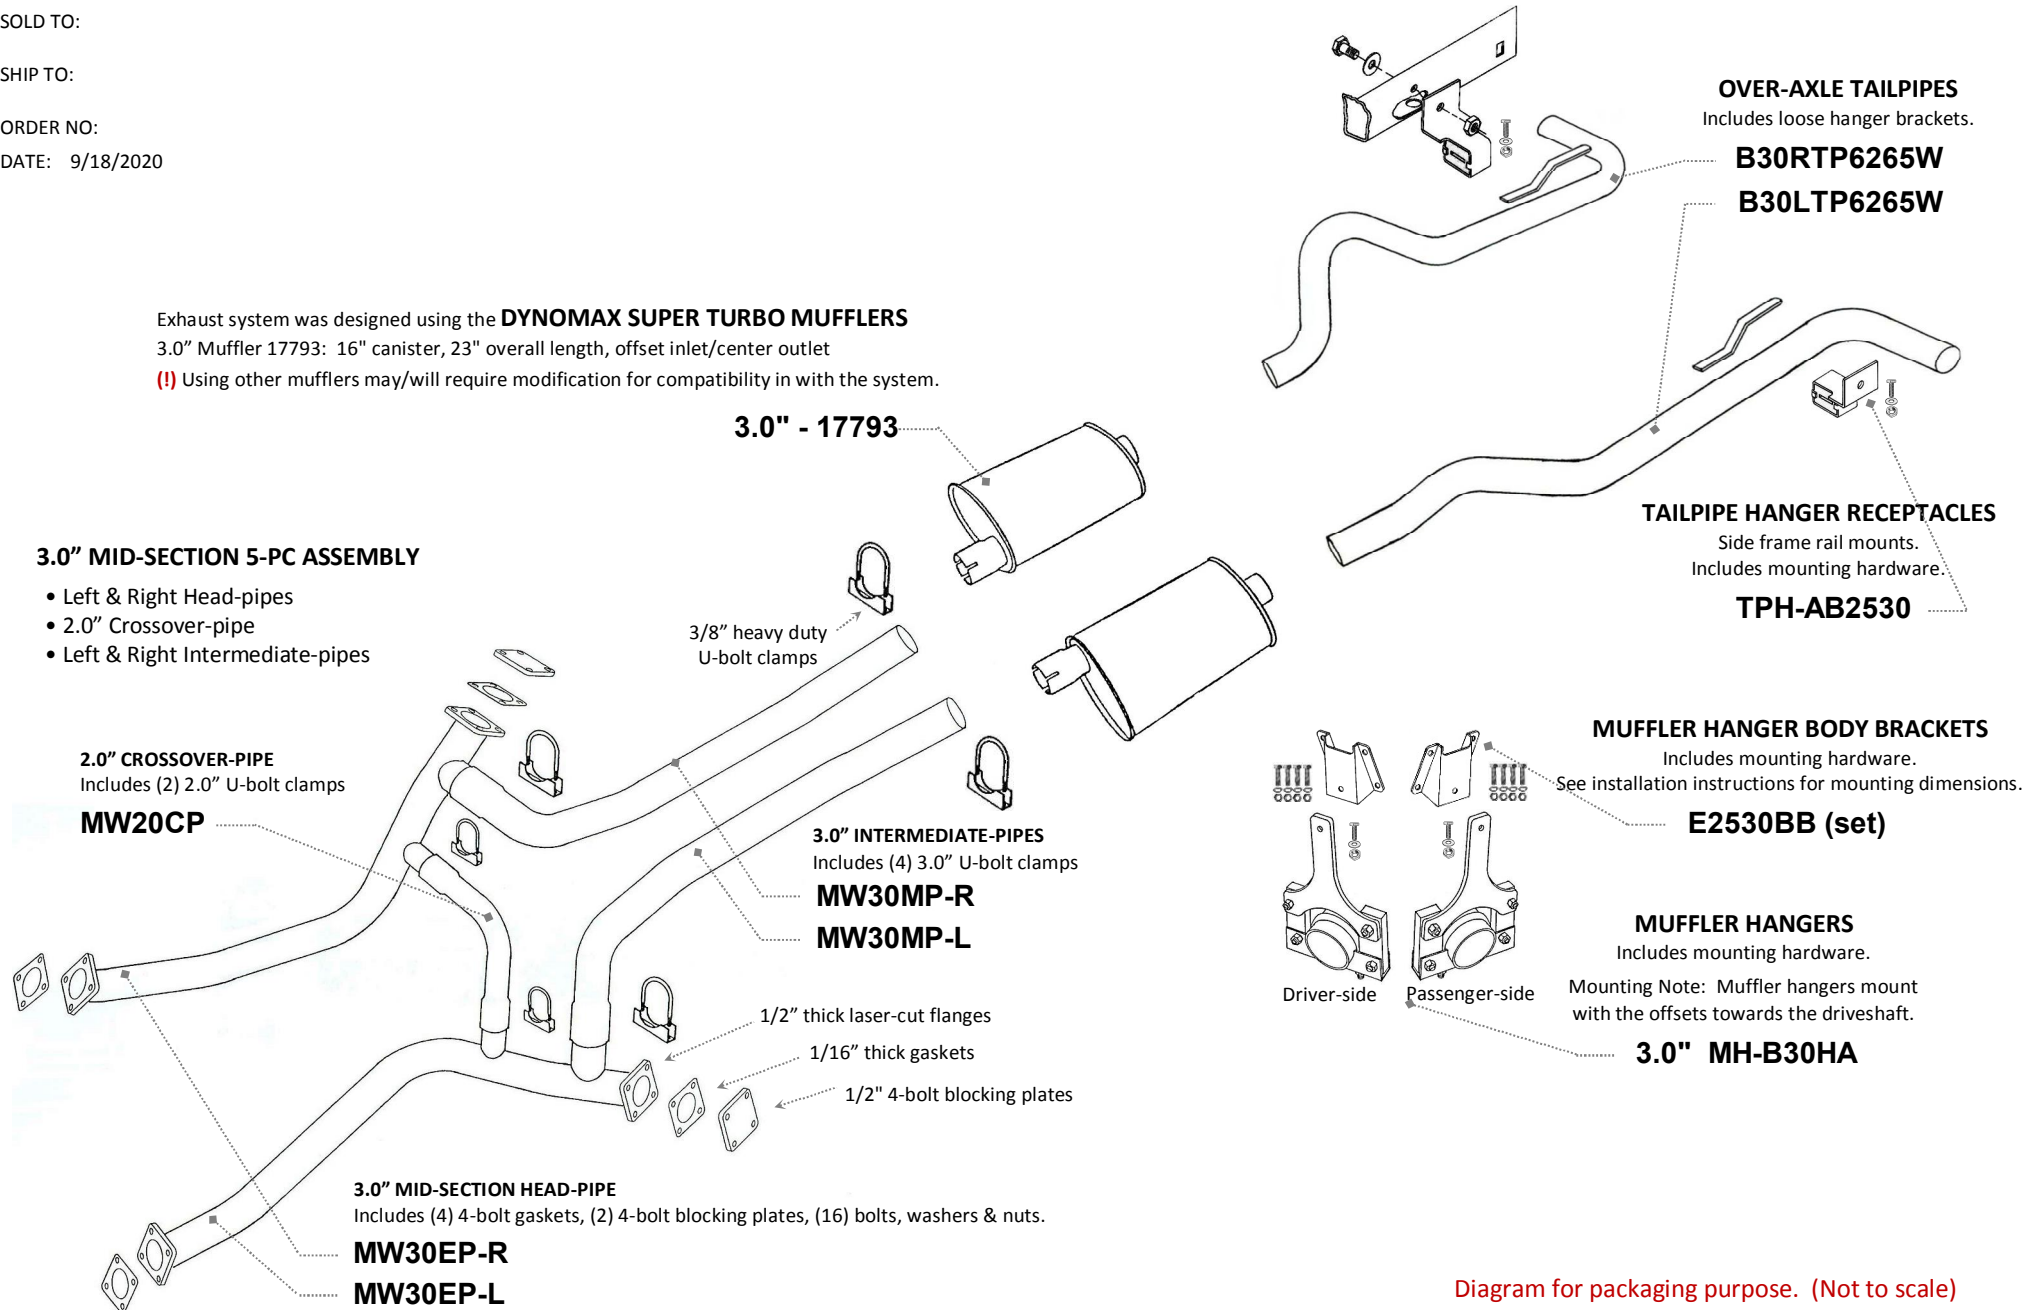

## 62-65 B-BODY STATION-WAGON MAX-WEDGE EXHAUST SYSTEM

PART NO: **B30MAX-WM6265W**

SOLD TO:

SHIP TO:

ORDER NO:

DATE: 9/18/2020

Exhaust system was designed using the **DYNAMAX SUPER TURBO MUFFLERS**  
 3.0" Muffler 17793: 16" canister, 23" overall length, offset inlet/center outlet  
 (!) Using other mufflers may/will require modification for compatibility in with the system.

Diagram for packaging purpose. (Not to scale)