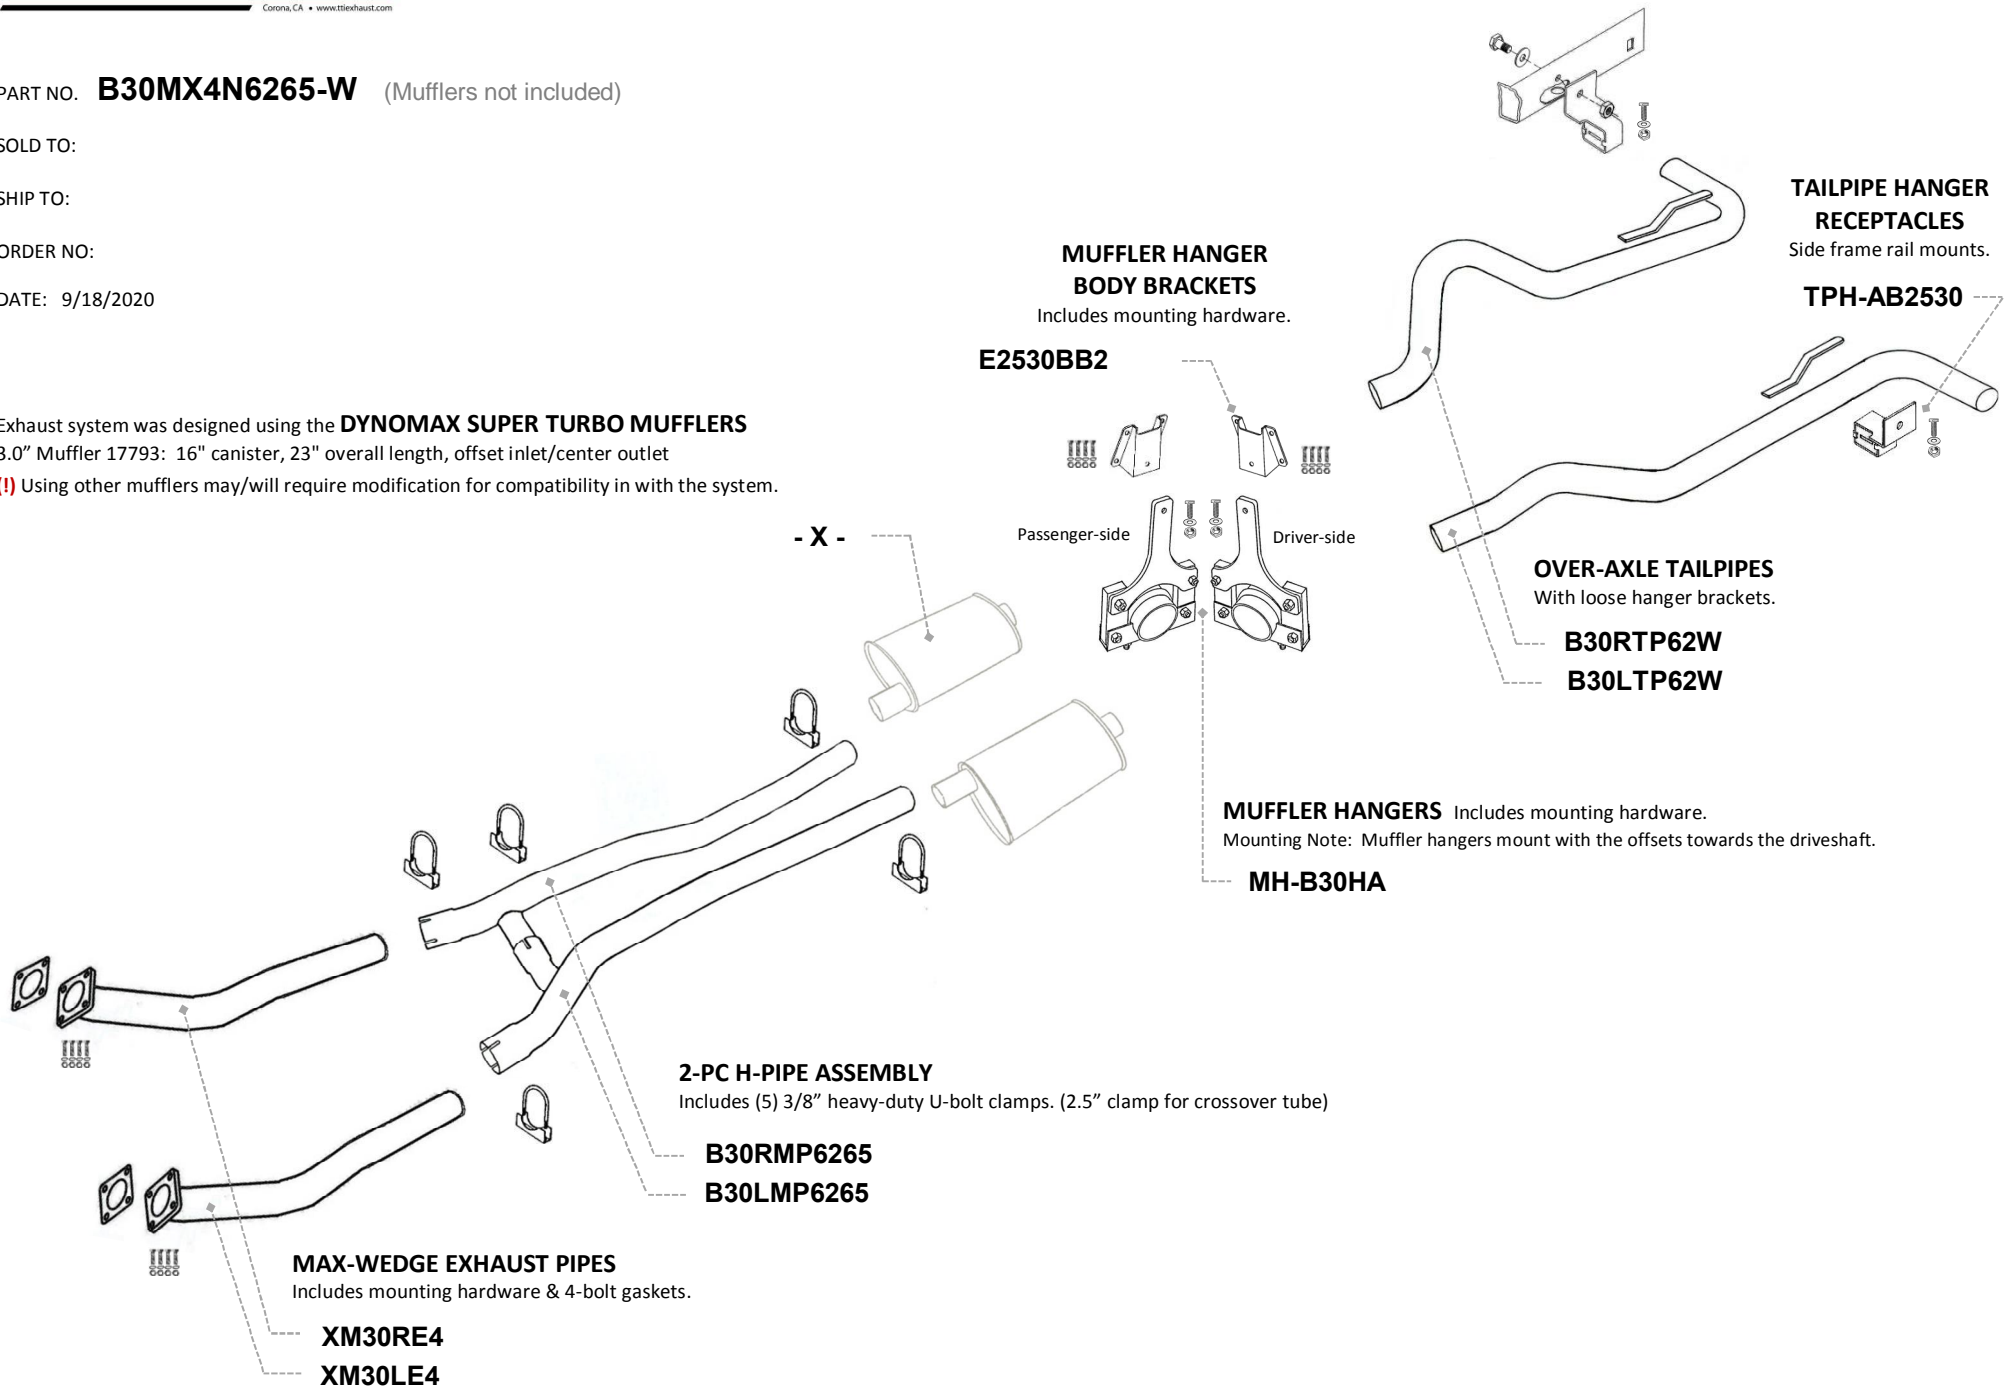

Tube Technologies, Inc.
 1555 Consumer Circle • Corona, CA 92878
 951-371-4878 • Fax 951-371-6143 • www.ttiexhaust.com

63-65 B-BODY MAX-WEDGE STATION-WAGON MANIFOLDS-BACK EXHAUST SYSTEM

PART NO. **B30MX4N6265-W** (Mufflers not included)

SOLD TO:

SHIP TO:

ORDER NO:

DATE: 9/18/2020

Exhaust system was designed using the **DYNAMAX SUPER TURBO MUFFLERS**

3.0" Muffler 17793: 16" canister, 23" overall length, offset inlet/center outlet

(!) Using other mufflers may/will require modification for compatibility in with the system.

Diagram for packaging purpose. (Not to scale)