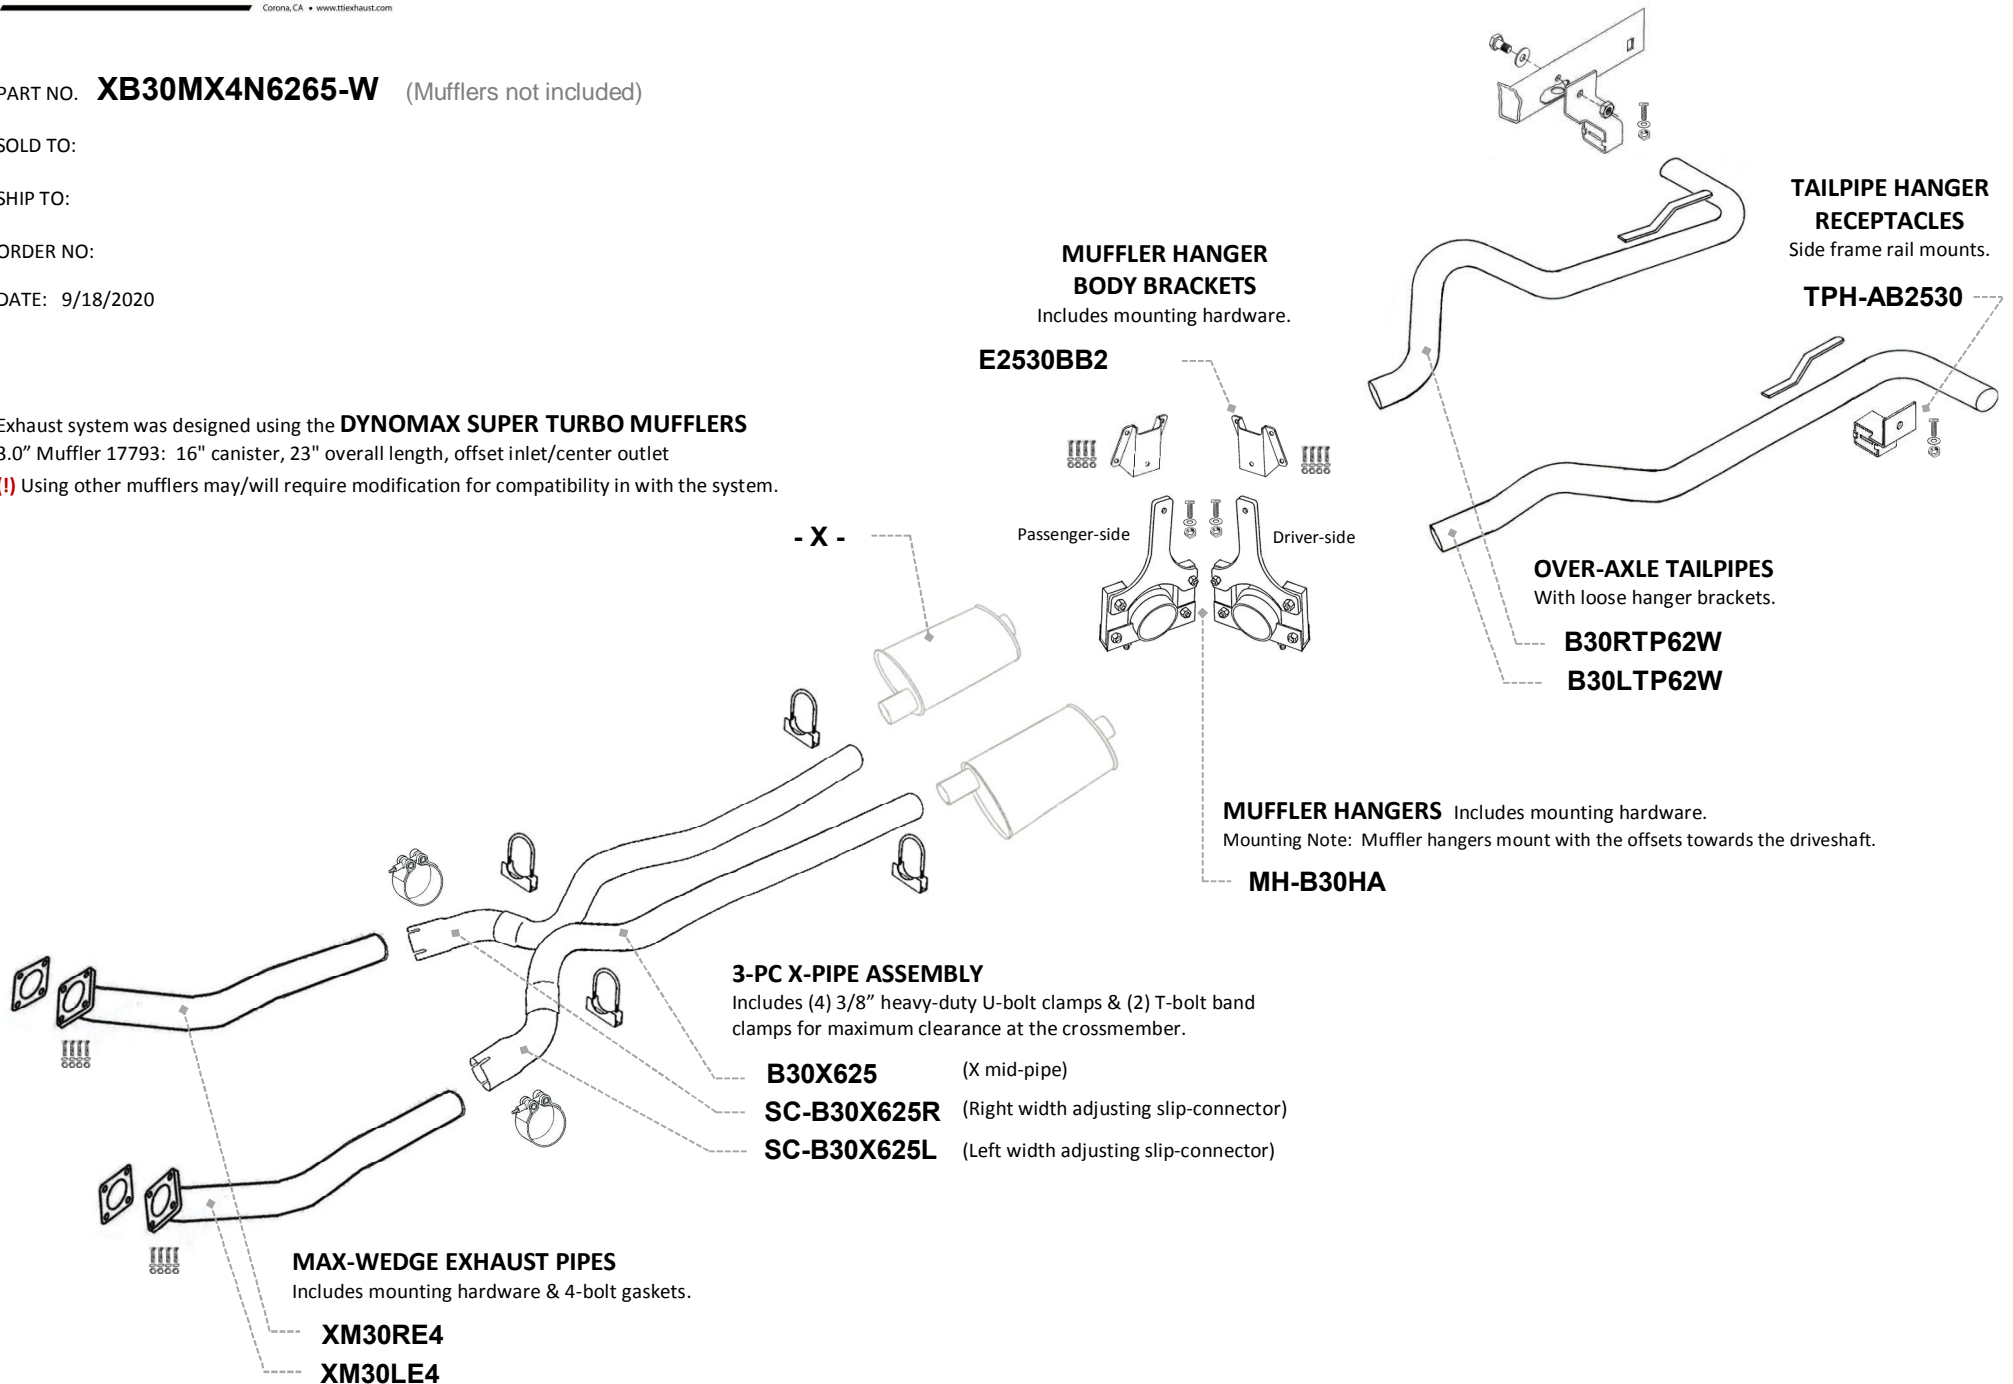

Tube Technologies, Inc.
 1555 Consumer Circle • Corona, CA 92878
 951-371-4878 • Fax 951-371-6143 • www.ttiexhaust.com

63-65 B-BODY MAX-WEDGE STATION-WAGON MANIFOLDS-BACK EXHAUST SYSTEM

PART NO. **XB30MX4N6265-W** (Mufflers not included)

SOLD TO:

SHIP TO:

ORDER NO:

DATE: 9/18/2020

Exhaust system was designed using the **DYNAMAX SUPER TURBO MUFFLERS**

3.0" Muffler 17793: 16" canister, 23" overall length, offset inlet/center outlet

(!) Using other mufflers may/will require modification for compatibility in with the system.

Diagram for packaging purpose. (Not to scale)