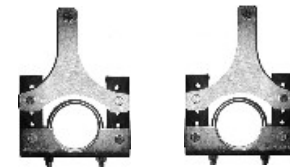

DYNAMAX SUPER TURBO MUFFLERS
 Comes standard with TTI systems.

- 2.5" - Overall length 18.5" / Part # DYN17733
- 3.0" - Overall length 23" / Part # DYN17793

OVER-AXLE TAILPIPES
 with welded hangers.

H-PIPE ASSEMBLY

- 2.5" Crossover
- (5) 3/8" Heavy-Duty U-bolt Clamps

MUFFLER BODY BRACKETS
 Included with system.
 • Includes Hardware
 • Part # E2530BB-2

MUFFLER HANGERS
 Included with system.
 • 2.5" Part # A256366
 • 3.0" Part # A306366