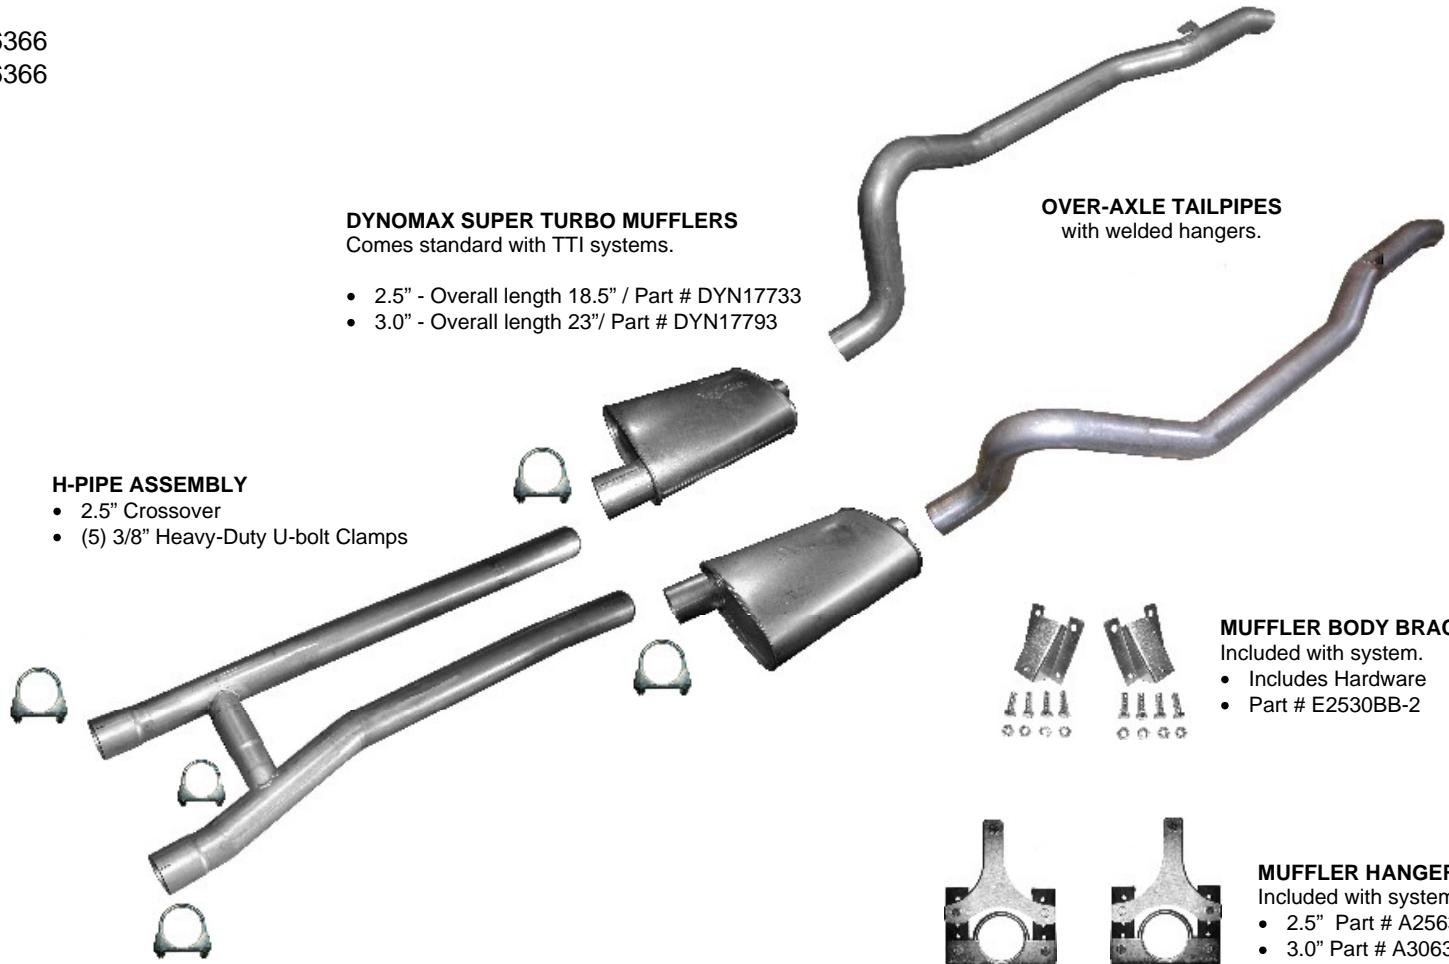

Tube Technologies Inc.
 1555 Consumer Circle
 Corona, CA 92880
 (951) 371-4878
www.ttiexhaust.com

1963-1966 "A"-body Exhaust System

- 2.5" system – part # A25HWM6366
- 3.0" system – part # A30HWM6366

O.E. STYLE TAILPIPE HANGER RECEPTACLES
 Included with Tailpipes.
 • Includes Hardware
 • Part # TPH-AB2530

DYNAMAX SUPER TURBO MUFFLERS
 Comes standard with TTI systems.

- 2.5" - Overall length 18.5" / Part # DYN17733
- 3.0" - Overall length 23" / Part # DYN17793

OVER-AXLE TAILPIPES
 with welded hangers.

H-PIPE ASSEMBLY

- 2.5" Crossover
- (5) 3/8" Heavy-Duty U-bolt Clamps

MUFFLER BODY BRACKETS
 Included with system.
 • Includes Hardware
 • Part # E2530BB-2

MUFFLER HANGERS
 Included with system.
 • 2.5" Part # A256366
 • 3.0" Part # A306366