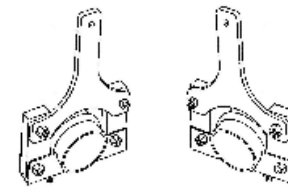

**DYNOMAX SUPER TURBO MUFFLERS**  
 Comes standard with TTI systems.

- 2.5" - Overall length 25.5" / Part # 17748
- 3.0" - Overall length 23" / Part # 17793

**OVER-AXLE TAILPIPES**  
 with welded hangers.

**H-PIPE ASSEMBLY**

- 2.5" Crossover
- (2) S/S Band Clamps
- (3) 3/8" Heavy-Duty U-bolt Clamps

**MUFFLER BODY BRACKETS**  
 Included with system.  
 • Includes Hardware  
 • Part # E2530BB-2

**MUFFLER HANGERS**  
 Included with system.  
 • 2.5" Part # MH-B25HA  
 • 3.0" Part # MH-B30HA