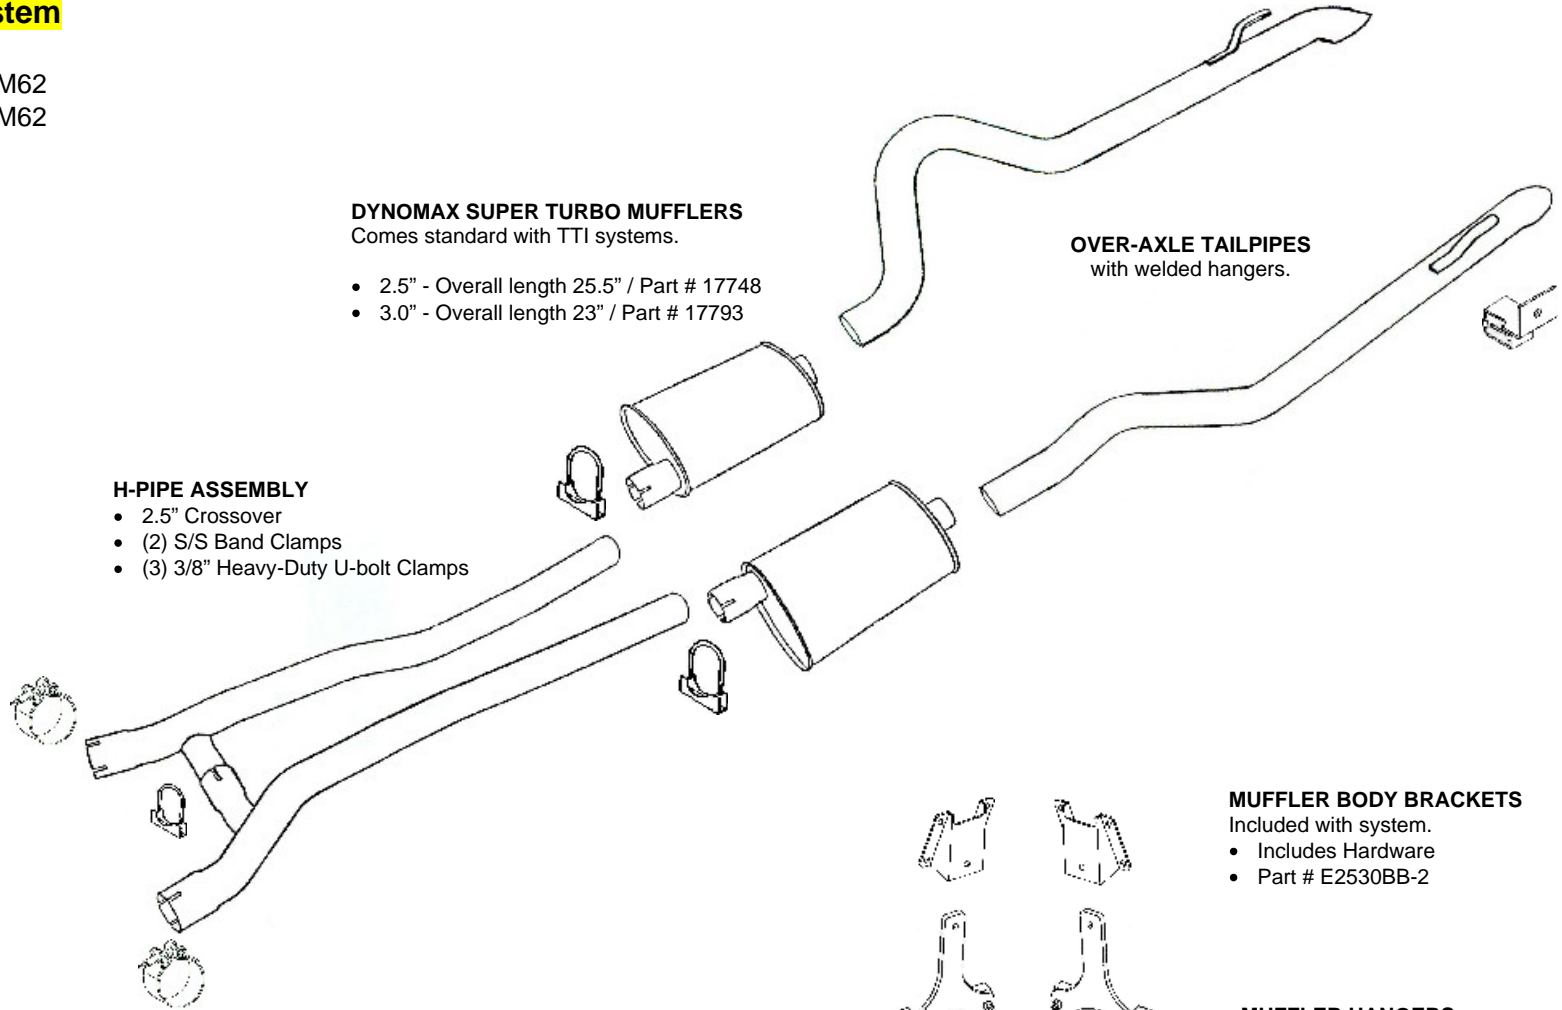

## 1962 "B"-body Exhaust System

- 2.5" system – part # B25HWM62
- 3.0" system – part # B30HWM62

**O.E. STYLE TAILPIPE HANGER RECEPTACLES**  
 Included with Tailpipes.  
 • Includes Hardware  
 • Part # TPH-AB2530

**DYNOMAX SUPER TURBO MUFFLERS**  
 Comes standard with TTI systems.

- 2.5" - Overall length 25.5" / Part # 17748
- 3.0" - Overall length 23" / Part # 17793

**OVER-AXLE TAILPIPES**  
 with welded hangers.

**H-PIPE ASSEMBLY**

- 2.5" Crossover
- (2) S/S Band Clamps
- (3) 3/8" Heavy-Duty U-bolt Clamps

**MUFFLER BODY BRACKETS**  
 Included with system.  
 • Includes Hardware  
 • Part # E2530BB-2

**MUFFLER HANGERS**  
 Included with system.  
 • 2.5" Part # MH-B25HA  
 • 3.0" Part # MH-B30HA