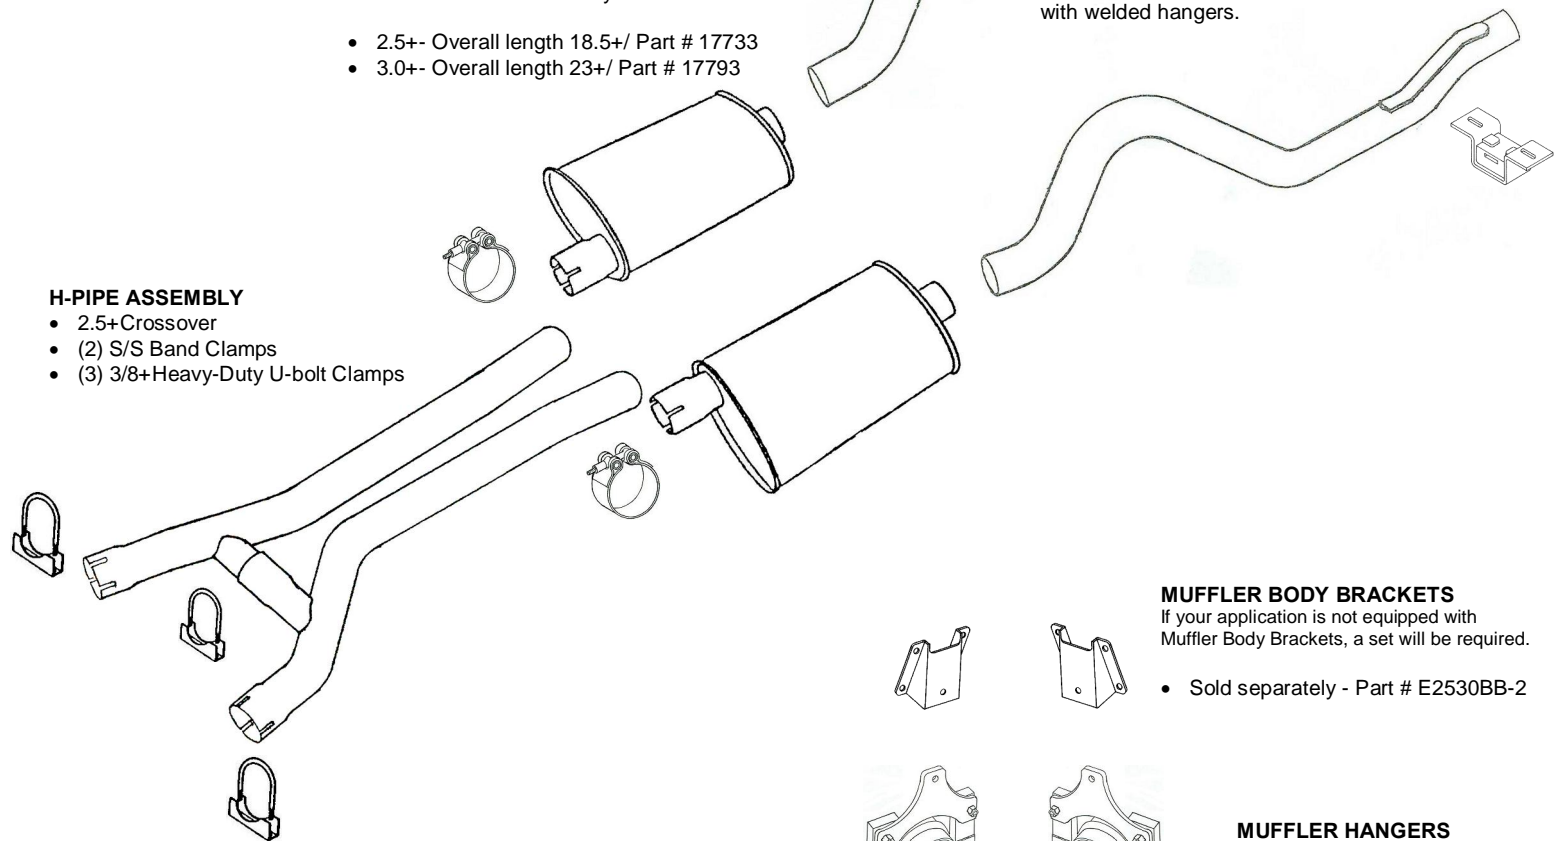

Tube Technologies Inc.
1555 Consumer Circle
Corona, CA 92880
(951) 371-4878
www.ttiexhaust.com

**O.E. STYLE TAILPIPE
HANGER RECEPTACLES**
Included with Tailpipes.
• Includes Hardware
• Part # TPH-E2530

1970-1974 E-body Barracuda Exhaust System

- 2.5+system . part # E25HWM-CU
- 3.0+system . part # E30HWM-CU

DYNAMAX SUPER TURBO MUFFLERS
Comes standard with TTI systems.

- 2.5+- Overall length 18.5+/- Part # 17733
- 3.0+- Overall length 23+/- Part # 17793

OVER-AXLE TAILPIPES
with welded hangers.

H-PIPE ASSEMBLY

- 2.5+Crossover
- (2) S/S Band Clamps
- (3) 3/8+ Heavy-Duty U-bolt Clamps

MUFFLER BODY BRACKETS
If your application is not equipped with
Muffler Body Brackets, a set will be required.

- Sold separately - Part # E2530BB-2

Passenger-side

Driver-side

MUFFLER HANGERS
Included with system.
• 2.5+Part # MH-E25HA
• 3.0+Part # MH-E30HA