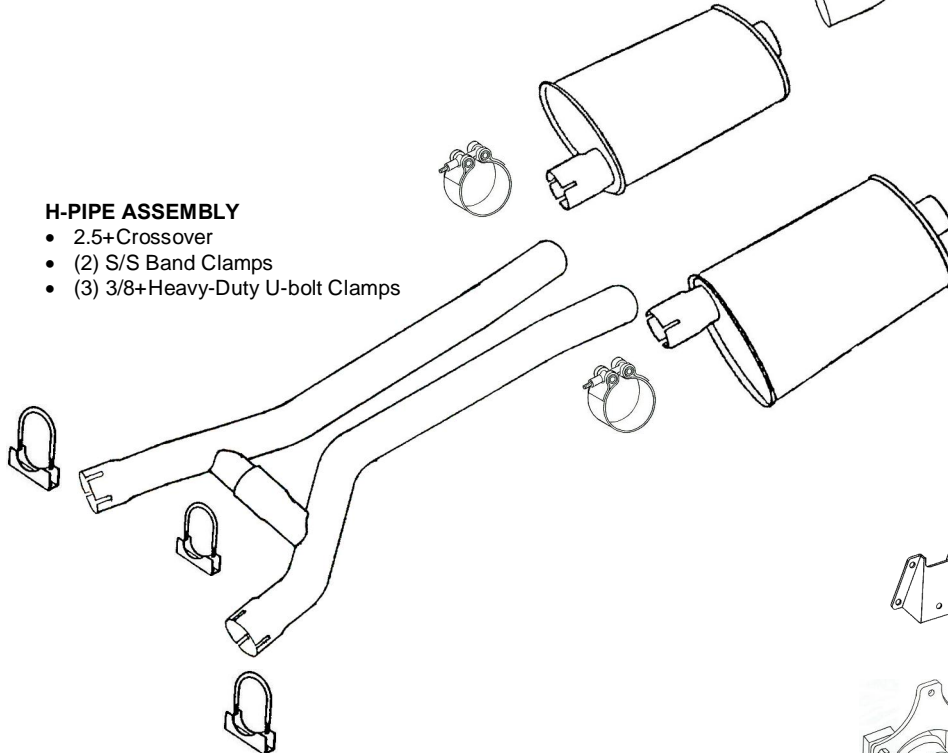

Tube Technologies Inc.
1555 Consumer Circle
Corona, CA 92880
(951) 371-4878
www.ttiexhaust.com

O.E. STYLE TAILPIPE HANGER RECEPTACLES

- Included with Tailpipes.
- Includes Hardware
 - Part # TPH-E2530

1970-1974 E-body Turndown Exhaust System

- 2.5+system . part # E25HWM-TD
- 3.0+system . part # E30HWM-TD

DYNAMAX SUPER TURBO MUFFLERS

Comes standard with TTI systems.

- 2.5+- Overall length 18.5+ / Part # 17733
- 3.0+- Overall length 23+ / Part # 17793

OVER-AXLE TAILPIPES
with welded hangers.

H-PIPE ASSEMBLY

- 2.5+ Crossover
- (2) S/S Band Clamps
- (3) 3/8+ Heavy-Duty U-bolt Clamps

MUFFLER BODY BRACKETS

If your application is not equipped with Muffler Body Brackets, a set will be required.

- Sold separately - Part # E2530BB-2

Passenger-side

Driver-side

MUFFLER HANGERS

Included with system.

- 2.5+ Part # MH-E25HA
- 3.0+ Part # MH-E30HA