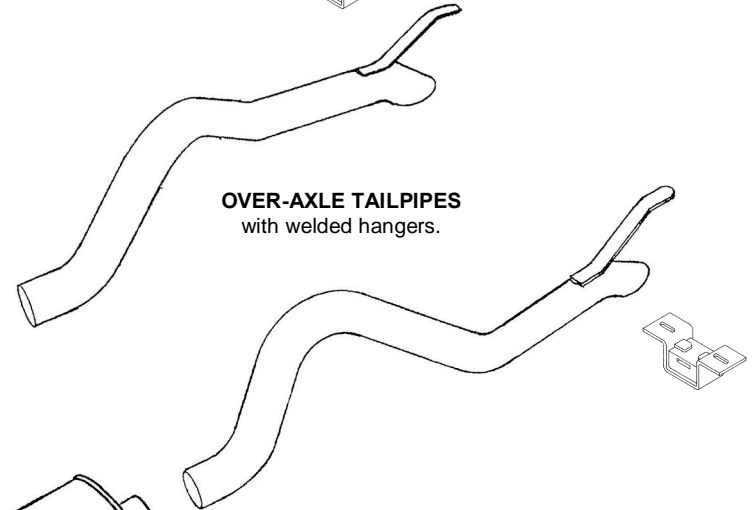

Tube Technologies Inc.
1555 Consumer Circle
Corona, CA 92880
(951) 371-4878
www.ttiexhaust.com

O.E. STYLE TAILPIPE HANGER RECEPTACLES

- Included with Tailpipes.
- Includes Hardware
 - Part # TPH-E2530

1970-1974 E-body Turndown Exhaust System

- 2.5+system . part # E25HWM-TD
- 3.0+system . part # E30HWM-TD

DYNAMAX SUPER TURBO MUFFLERS

Comes standard with TTI systems.

- 2.5+- Overall length 18.5+ / Part # 17733
- 3.0+- Overall length 23+ / Part # 17793

OVER-AXLE TAILPIPES
with welded hangers.

H-PIPE ASSEMBLY

- 2.5+ Crossover
- (2) S/S Band Clamps
- (3) 3/8+ Heavy-Duty U-bolt Clamps

MUFFLER BODY BRACKETS

If your application is not equipped with Muffler Body Brackets, a set will be required.

- Sold separately - Part # E2530BB-2

Passenger-side

Driver-side

MUFFLER HANGERS

Included with system.

- 2.5+ Part # MH-E25HA
- 3.0+ Part # MH-E30HA